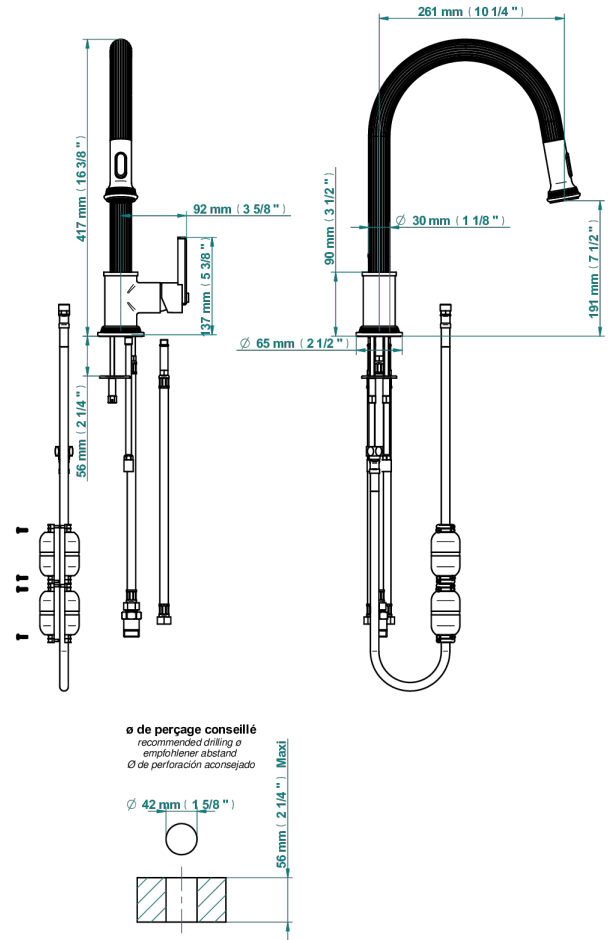

# GRAND CENTRAL METAL

U9K-6181D

Single lever sink mixer with swivel spout and pull-out spray

80569

17/01/2023

## CHARACTERISTIC

- Grand central Metal
- Single lever sink mixer with swivel spout and pull-out spray

## AVAILABLE FINITIONS

Antique nickel - H28  
Black ceram - D30  
Blush PVD - H62  
Brass color PVD - H49  
Brown bronze color PVD - F33  
Gold color PVD - H52

Graphite PVD - H64  
Lacquered light bronze - D01  
Matt Umber PVD - H67  
Matt blush PVD - H60  
Matt brass color PVD - H50  
Matt brown bronze color PVD - F34