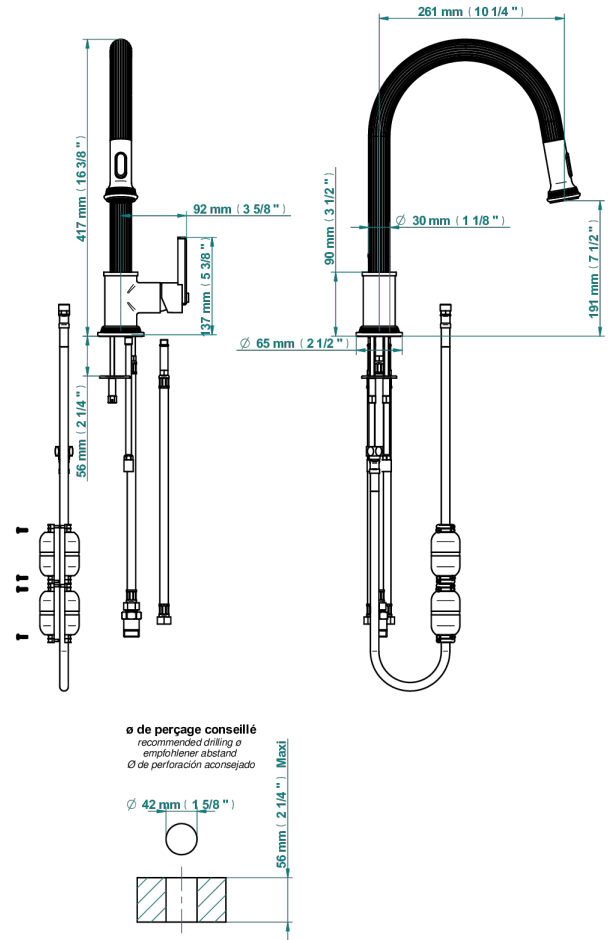

GRAND CENTRAL METAL

U9K-6181D

Single lever sink mixer with swivel spout and pull-out spray

80569

17/01/2023

CHARACTERISTIC

- Grand central Metal
- Single lever sink mixer with swivel spout and pull-out spray

AVAILABLE FINITIONS

Antique nickel - H28
Black ceram - D30
Blush PVD - H62
Brass color PVD - H49
Brown bronze color PVD - F33
Gold color PVD - H52

Graphite PVD - H64
Lacquered light bronze - D01
Matt Umber PVD - H67
Matt blush PVD - H60
Matt brass color PVD - H50
Matt brown bronze color PVD - F34