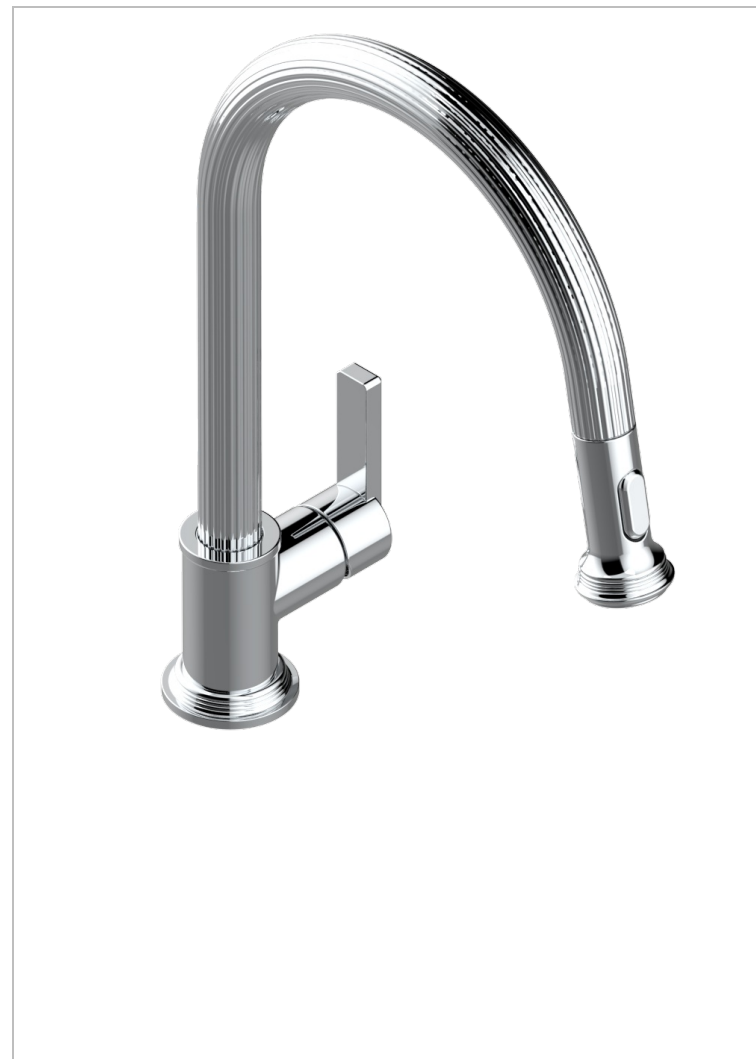

GRAND CENTRAL METAL

U9K-6181D

Single lever sink mixer with swivel spout and pull-out spray

THG[®]
PARIS

80569

17/01/2023

CHARACTERISTIC

- Grand central Metal
- Single lever sink mixer with swivel spout and pull-out spray

AVAILABLE FINITIONS

Antique nickel - H28
 Black ceram - D30
 Blush PVD - H62
 Brass color PVD - H49
 Brown bronze color PVD - F33
 Gold color PVD - H52

Graphite PVD - H64
 Lacquered light bronze - D01
 Matt Umber PVD - H67
 Matt blush PVD - H60
 Matt brass color PVD - H50
 Matt brown bronze color PVD - F34

Soft gold - F30
 Soft matt gold - F31
 Umber PVD - H66
 Varnished matt antique red copper (color finish) - H07