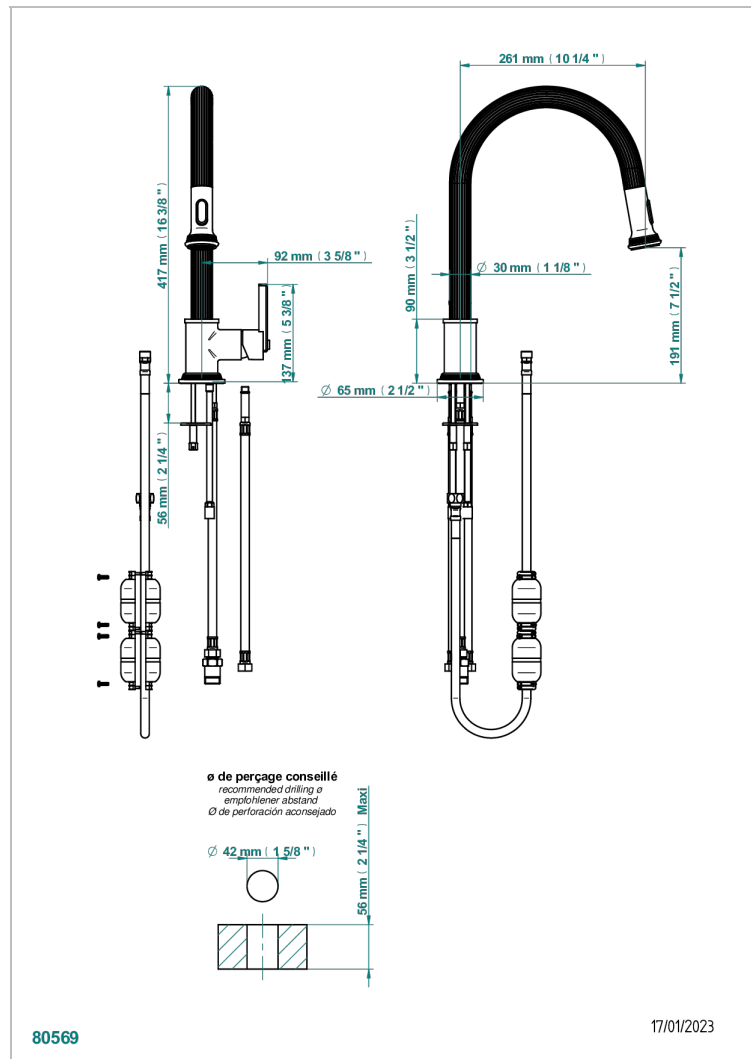

GRAND CENTRAL METAL

U9K-6181D

Single lever sink mixer with swivel spout and pull-out spray

THG[®]
PARIS

80569

17/01/2023

CHARACTERISTIC

- Grand central Metal
- Single lever sink mixer with swivel spout and pull-out spray

AVAILABLE FINITIONS

Antique nickel - H28
 Black ceram - D30
 Blush PVD - H62
 Brass color PVD - H49
 Brown bronze color PVD - F33
 Gold color PVD - H52

Graphite PVD - H64
 Lacquered light bronze - D01
 Matt Umber PVD - H67
 Matt blush PVD - H60
 Matt brass color PVD - H50
 Matt brown bronze color PVD - F34