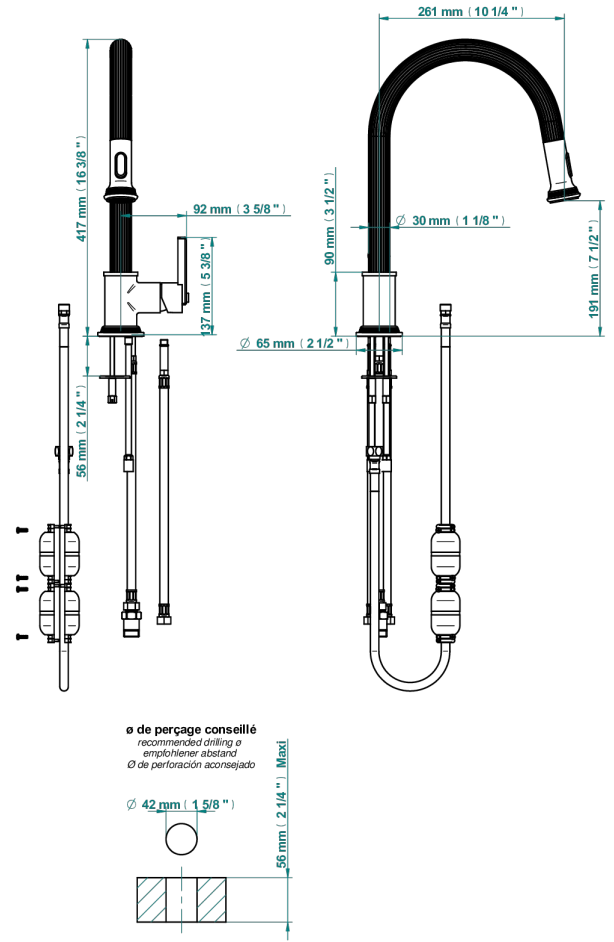

# GRAND CENTRAL METAL

U9K-6181D

Single lever sink mixer with swivel spout and pull-out spray

THG<sup>®</sup>  
PARIS

80569

17/01/2023

## 特色

- Grand central Metal
- Single lever sink mixer with swivel spout and pull-out spray

PVD棕铜 - F33  
PVD金色 - H52  
PVD镍 - H55  
Polished chrome with gold inlay - GA1  
Umber PVD - H66  
哑光复古铜 - H07

哑光浅金 - F31  
哑光金 - F07  
哑光铬 - C02  
哑光镍 - C01  
复古镍 - H28  
抛光金 (24K金) - F01

抛光铬 - A02  
抛光镍 - B01  
浅金 - F30  
漆面铜 - D01