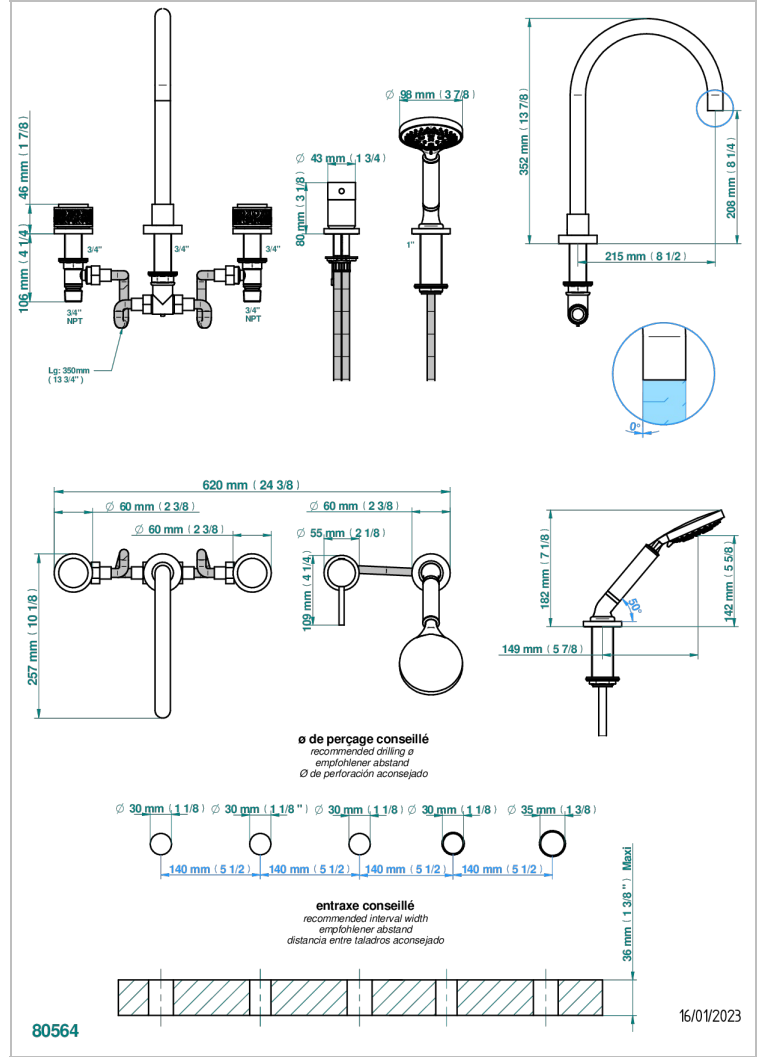

# NEW PARADISE

U5P-1122SG

THG  
PARIS

Bath set with rim mounted ceramic mixer r/m bath/shower mixer set with goliath spout, 2 x 3/4" valves, r/m ceramic mixer tap & r/m handshower set

## CHARACTERISTIC

- New Paradise
- Bath set with rim mounted ceramic mixer r/m bath/shower mixer set with goliath spout, 2 x 3/4" valves, r/m ceramic mixer tap & r/m handshower set

## AVAILABLE FINITIONS

Antique nickel - H28  
Black ceram - D30  
Blush PVD - H62  
Brass color PVD - H49  
Brown bronze color PVD - F33  
Gold color PVD - H52

Graphite PVD - H64  
Lacquered light bronze - D01  
Matt Umber PVD - H67  
Matt blush PVD - H60  
Matt brass color PVD - H50  
Matt brown bronze color PVD - F34