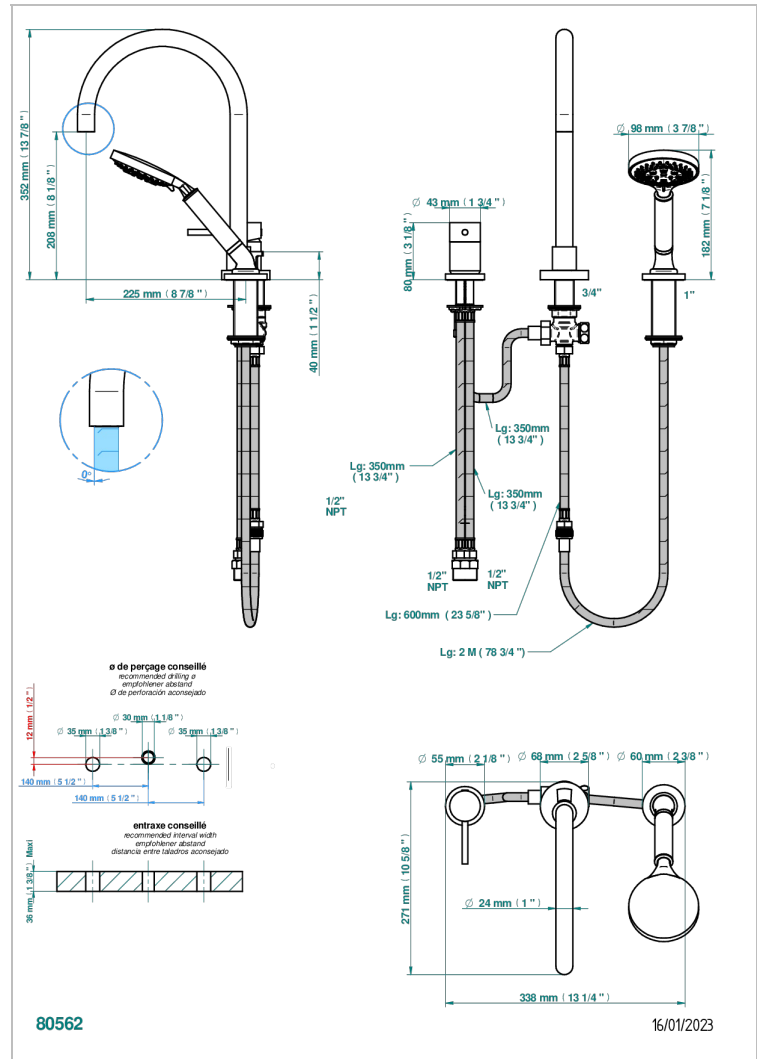

NEW PARADISE

U5P-113BSGUS

THG
PARIS

Deck mounted tub filler single control with diverter super goliath spout and handshower, 3/4" valves

CHARACTERISTIC

- New Paradise
- Deck mounted tub filler single control with diverter super goliath spout and handshower, 3/4" valves

Matt brass color PVD - H50
Matt brown bronze color PVD - F34
Matt chrome (American satin) - C02
Matt gold color PVD - H53
Matt graphite PVD - H65
Matt nickel (American satin) - C01

Matt nickel color PVD - H56
Nickel antique / Sovereign - H28
Nickel color PVD - H55
Nickel polished - B01
Soft matt gold - F31
Umber PVD - H66