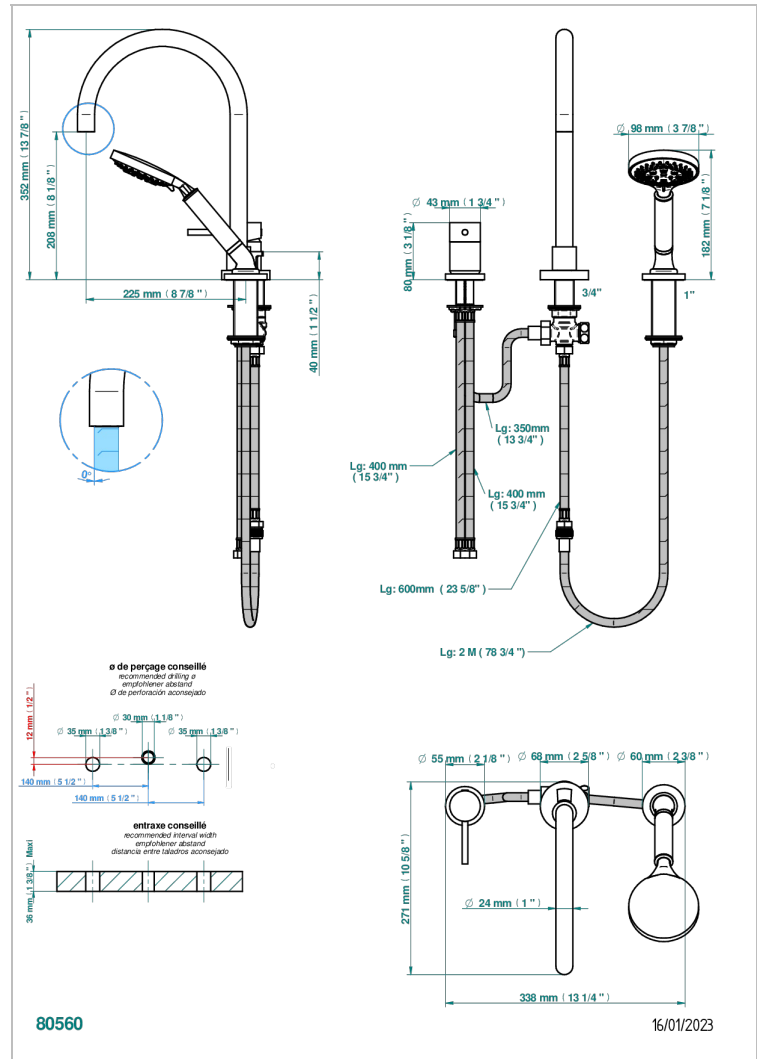

NEW PARADISE

U5P-113BSG

THG
PARIS

Rim mounted 3-hole bath/shower mixer, diverter to super goliath spout with ceramic mixer and handshower set

CHARACTERISTIC

- New Paradise
- Rim mounted 3-hole bath/shower mixer, diverter to super goliath spout with ceramic mixer and handshower set

AVAILABLE FINITIONS

Antique nickel - H28
Black ceram - D30
Blush PVD - H62
Brass color PVD - H49
Brown bronze color PVD - F33
Gold color PVD - H52

Graphite PVD - H64
Lacquered light bronze - D01
Matt Umber PVD - H67
Matt blush PVD - H60
Matt brass color PVD - H50
Matt brown bronze color PVD - F34