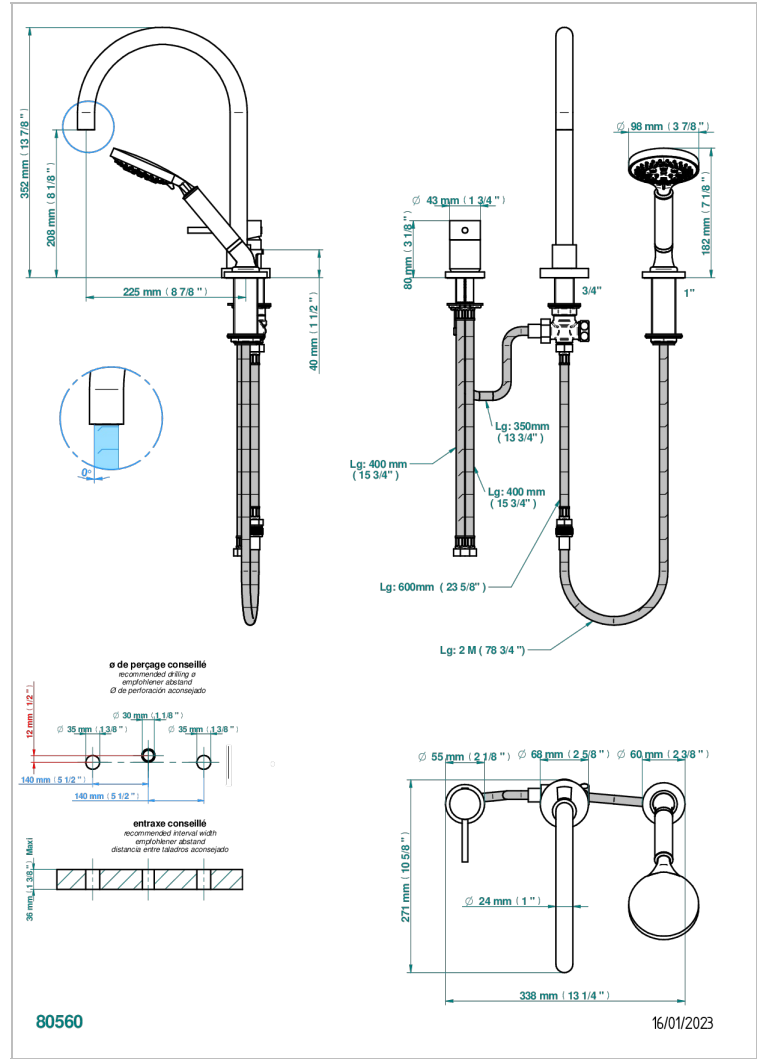

# NEW PARADISE

U5P-113BSG

THG  
PARIS

Rim mounted 3-hole bath/shower mixer, diverter to super goliath spout with ceramic mixer and handshower set

## CHARACTERISTIC

- New Paradise
- Rim mounted 3-hole bath/shower mixer, diverter to super goliath spout with ceramic mixer and handshower set

## AVAILABLE FINITIONS

Antique nickel - H28  
Black ceram - D30  
Blush PVD - H62  
Brass color PVD - H49  
Brown bronze color PVD - F33  
Gold color PVD - H52

Graphite PVD - H64  
Lacquered light bronze - D01  
Matt Umber PVD - H67  
Matt blush PVD - H60  
Matt brass color PVD - H50  
Matt brown bronze color PVD - F34