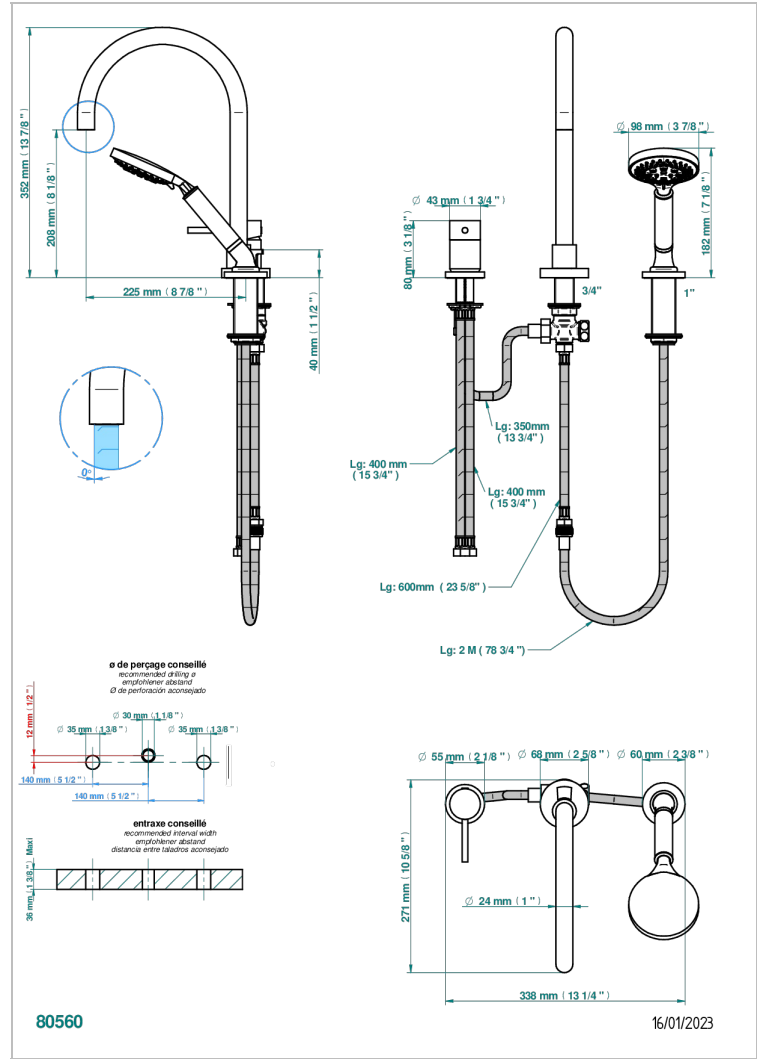

NEW PARADISE

U5P-113BSG

THG
PARIS

Rim mounted 3-hole bath/shower mixer, diverter to super goliath spout with ceramic mixer and handshower set

CHARACTERISTIC

- New Paradise
- Rim mounted 3-hole bath/shower mixer, diverter to super goliath spout with ceramic mixer and handshower set

AVAILABLE FINITIONS

Antique nickel - H28
Black ceram - D30
Blush PVD - H62
Brass color PVD - H49
Brown bronze color PVD - F33
Gold color PVD - H52

Graphite PVD - H64
Lacquered light bronze - D01
Matt Umber PVD - H67
Matt blush PVD - H60
Matt brass color PVD - H50
Matt brown bronze color PVD - F34