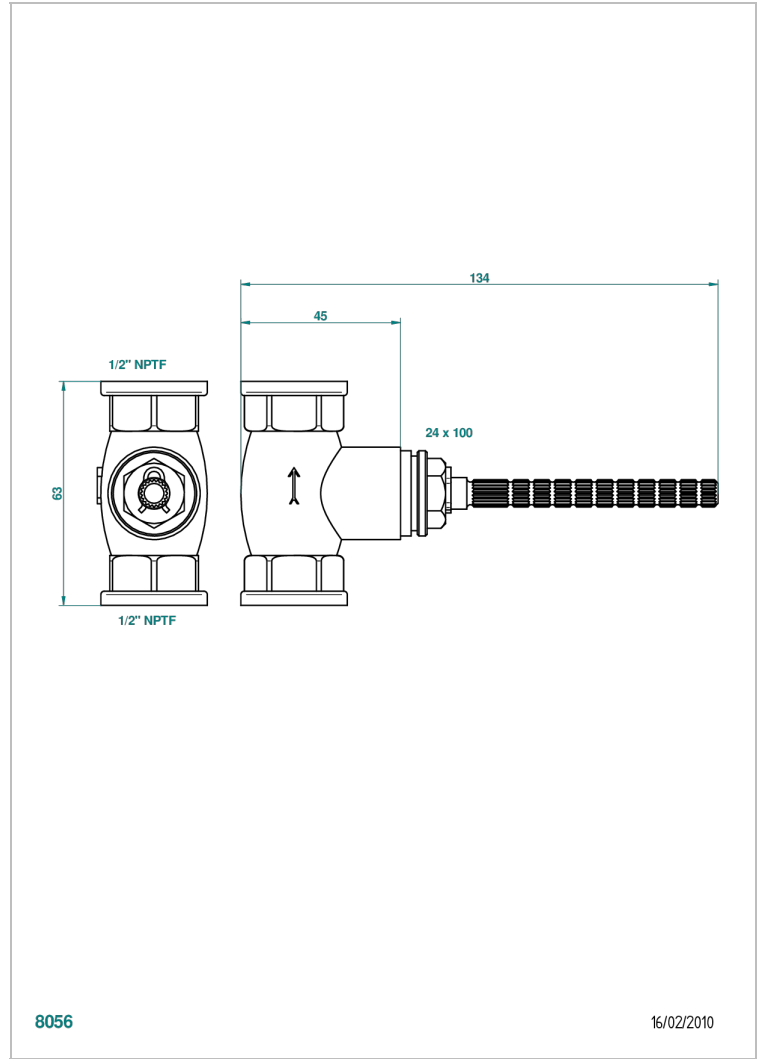

1/2" Volume control wall valve with ceramic cartridge counterclockwise

CHARACTERISTIC

- General Products
- 1/2" Volume control wall valve with ceramic cartridge counterclockwise

AVAILABLE FINITIONS

*** - A00