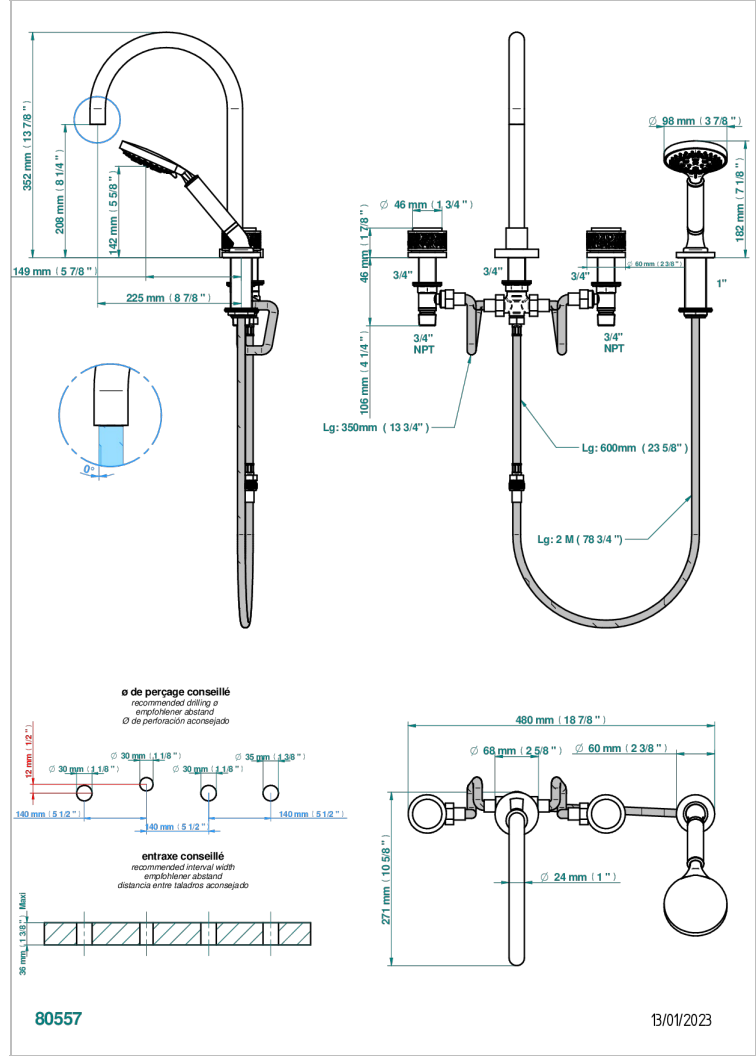

# NEW PARADISE

U5P-112BSGUS

Roman tub set with diverter spout and handshower, 3/4" valves

## CHARACTERISTIC

- ASME : ASME A112.18.1-2011/CSA B125.1-11

- Matt brass color PVD - H50
- Matt brown bronze color PVD - F34
- Matt chrome (American satin) - C02
- Matt gold color PVD - H53
- Matt graphite PVD - H65
- Matt nickel (American satin) - C01

- Matt nickel color PVD - H56
- Nickel antique / Sovereign - H28
- Nickel color PVD - H55
- Nickel polished - B01
- Soft matt gold - F31
- Umber PVD - H66