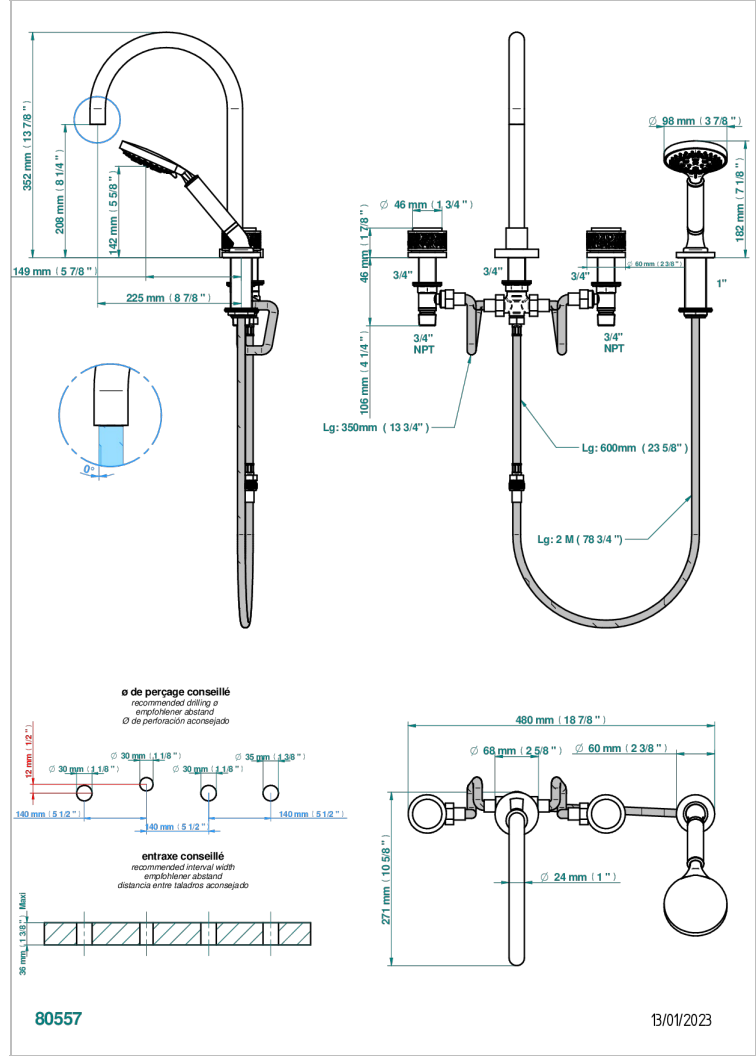

# NEW PARADISE

U5P-112BSG

Rim mounted 4-hole bath/shower mixer, diverter to super goliath spout

## CHARACTERISTIC

- ACS : 18ACCLY473
- NF : NF EN 200 - IID/A - Chrome

## AVAILABLE FINITIONS

- Antique nickel - H28
- Black ceram - D30
- Blush PVD - H62
- Brass color PVD - H49
- Brown bronze color PVD - F33
- Gold color PVD - H52

- Graphite PVD - H64
- Lacquered light bronze - D01
- Matt Umber PVD - H67
- Matt blush PVD - H60
- Matt brass color PVD - H50
- Matt brown bronze color PVD - F34