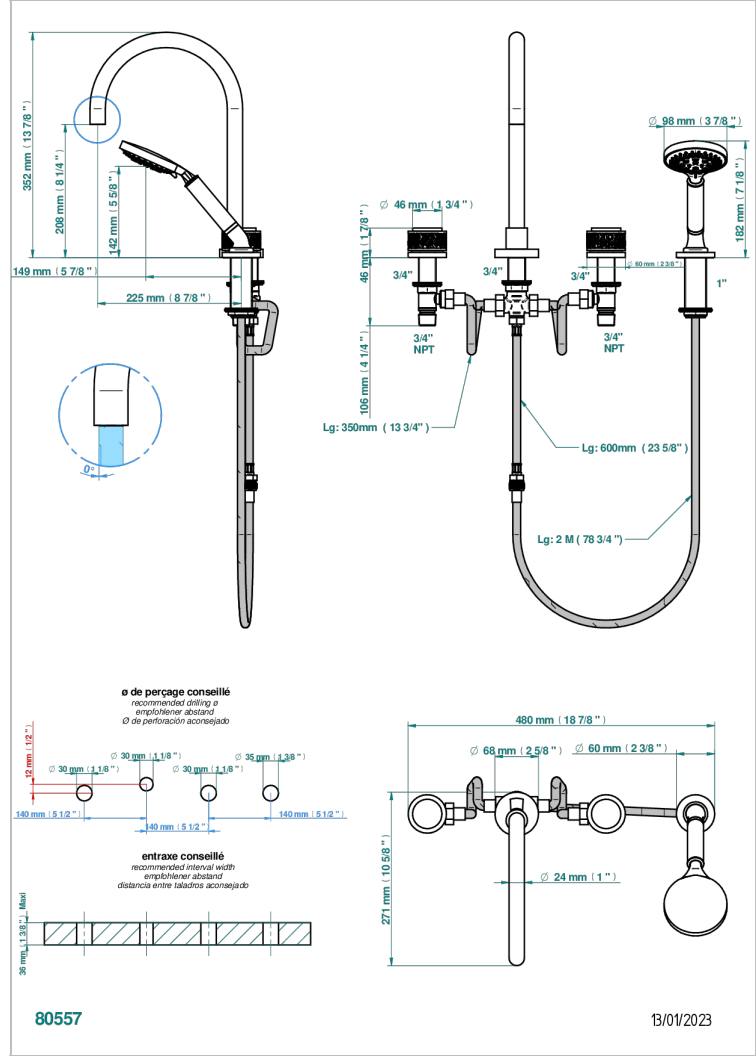

NEW PARADISE

U5P-112BSG

Rim mounted 4-hole bath/shower mixer, diverter to super goliath spout

CHARACTERISTIC

- ACS : 18ACCLY473
- NF : NF EN 200 - IID/A - Chrome

STANDARDS

AVAILABLE FINITIONS

- Antique nickel - H28
- Black ceram - D30
- Blush PVD - H62
- Brass color PVD - H49
- Brown bronze color PVD - F33
- Gold color PVD - H52

- Graphite PVD - H64
- Lacquered light bronze - D01
- Matt Umber PVD - H67
- Matt blush PVD - H60
- Matt brass color PVD - H50
- Matt brown bronze color PVD - F34

- Matt chrome - C02
- Matt gold - F07
- Matt gold color PVD - H53
- Matt graphite PVD - H65
- Matt nickel (color finish) - C01
- Matt nickel color PVD - H56

- Nickel color PVD - H55
- Polished chrome (color finish) - A02
- Polished gold (color finish) - F01
- Polished nickel - B01
- Soft matt gold - F31
- Umber PVD - H66