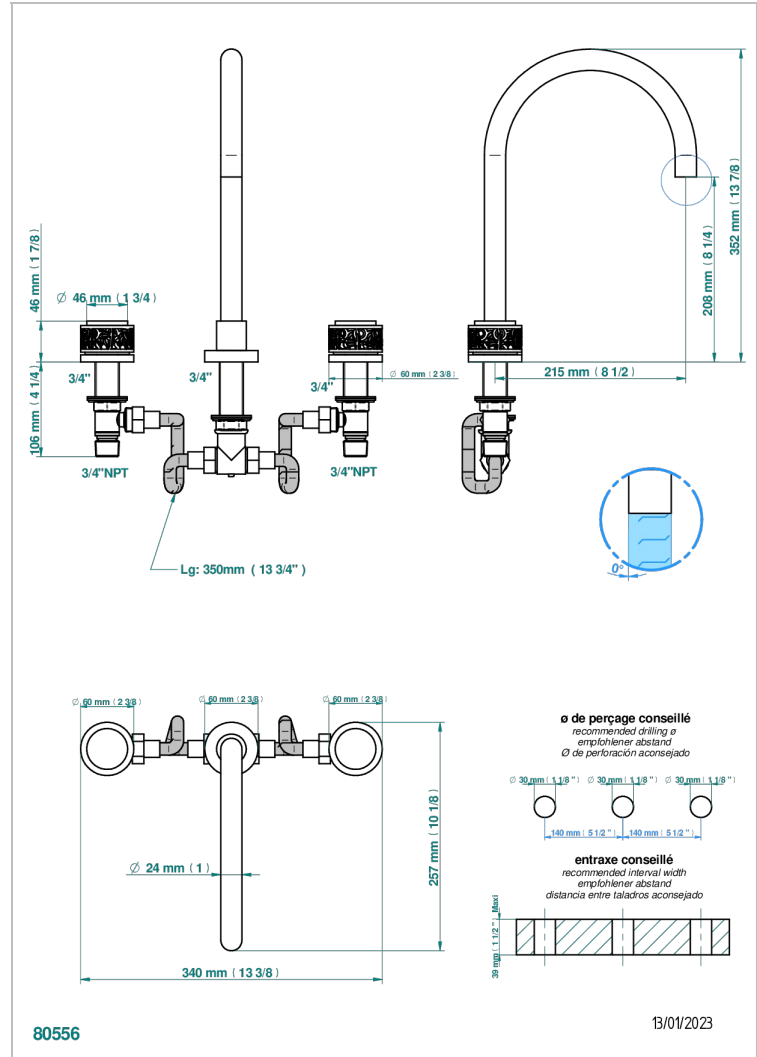

NEW PARADISE

U5P-25SGUS

Roman tub set with 3/4" valves

CHARACTERISTIC

- New Paradise
- Roman tub set with 3/4" valves

AVAILABLE FINITIONS

Black ceram - D30
Blush PVD - H62
Brass color PVD - H49
Brown bronze color PVD - F33
Chrome polished - A02
Gold color PVD - H52

Matt nickel color PVD - H56
Nickel antique / Sovereign - H28
Nickel color PVD - H55
Nickel polished - B01
Soft matt gold - F31
Umber PVD - H66