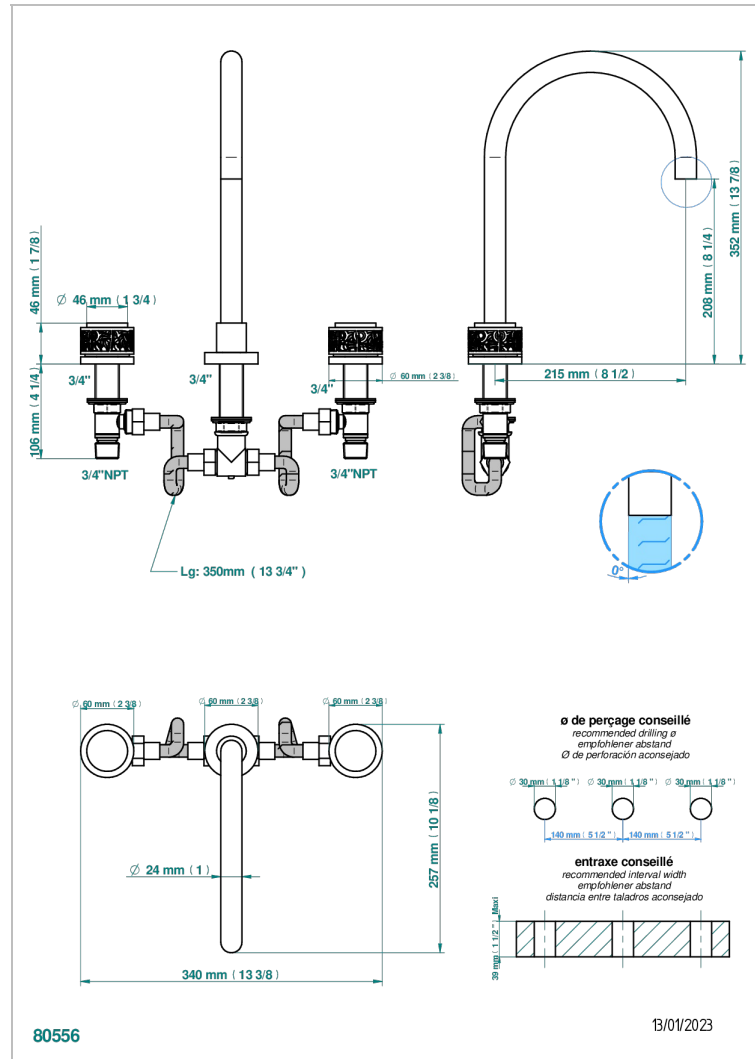

NEW PARADISE

U5P-25SG

Rim mounted 3-hole bath mixer, super goliath spout

THG[®]
PARIS

CHARACTERISTIC

- ACS : 18ACCLY403
- NF : NF EN 200 - IID/A - Chrome

STANDARDS

AVAILABLE FINITIONS