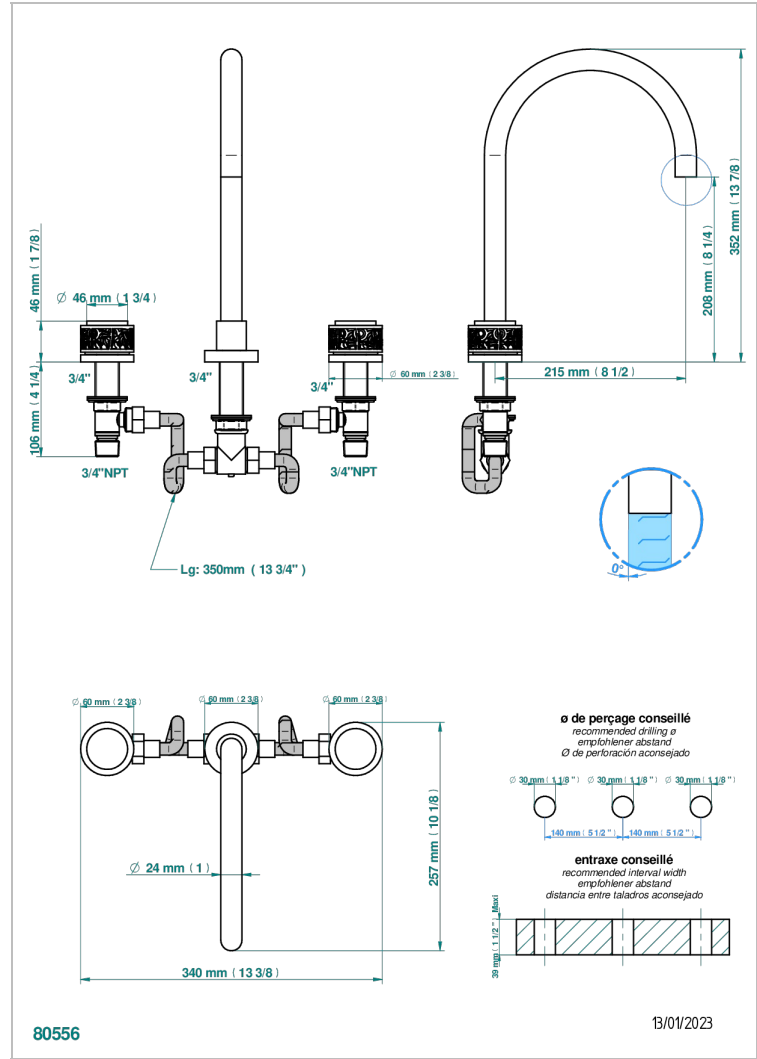

# NEW PARADISE

U5P-25SG

Rim mounted 3-hole bath mixer, super goliath spout

## CHARACTERISTIC

- ACS : 18ACCLY403
- NF : NF EN 200 - IID/A - Chrome