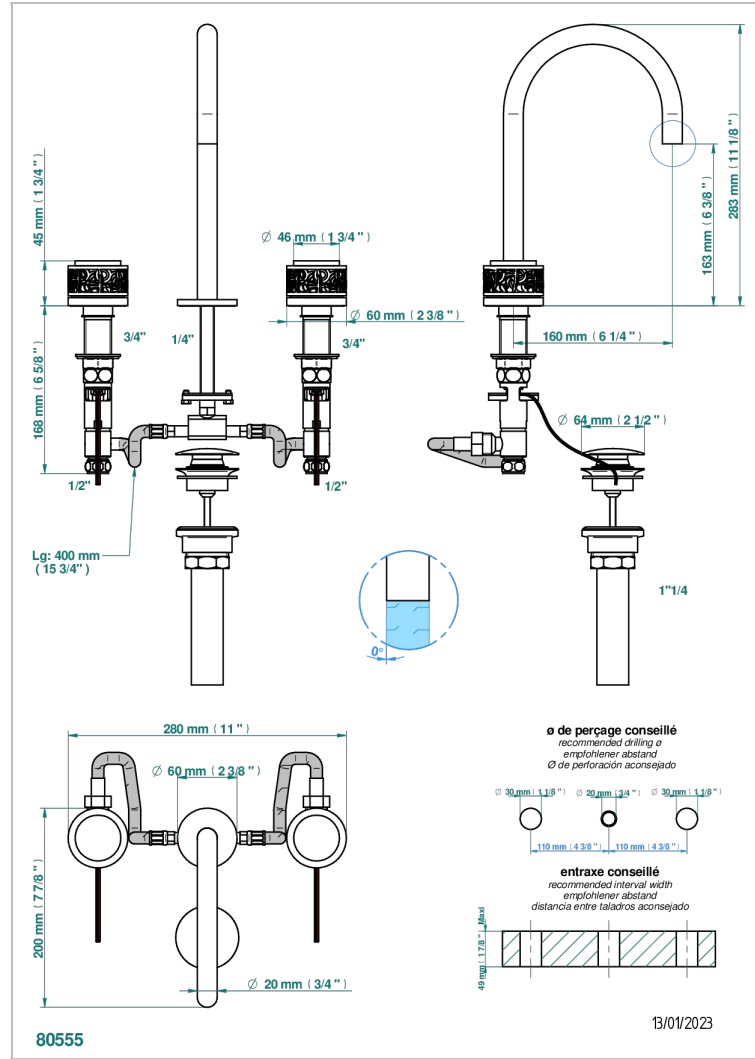

# NEW PARADISE

U5P-151LEDUS

Widespread lavatory set with drain with led low voltage lighting system

## CHARACTERISTIC

- New Paradise
- Widespread lavatory set with drain with led low voltage lighting system