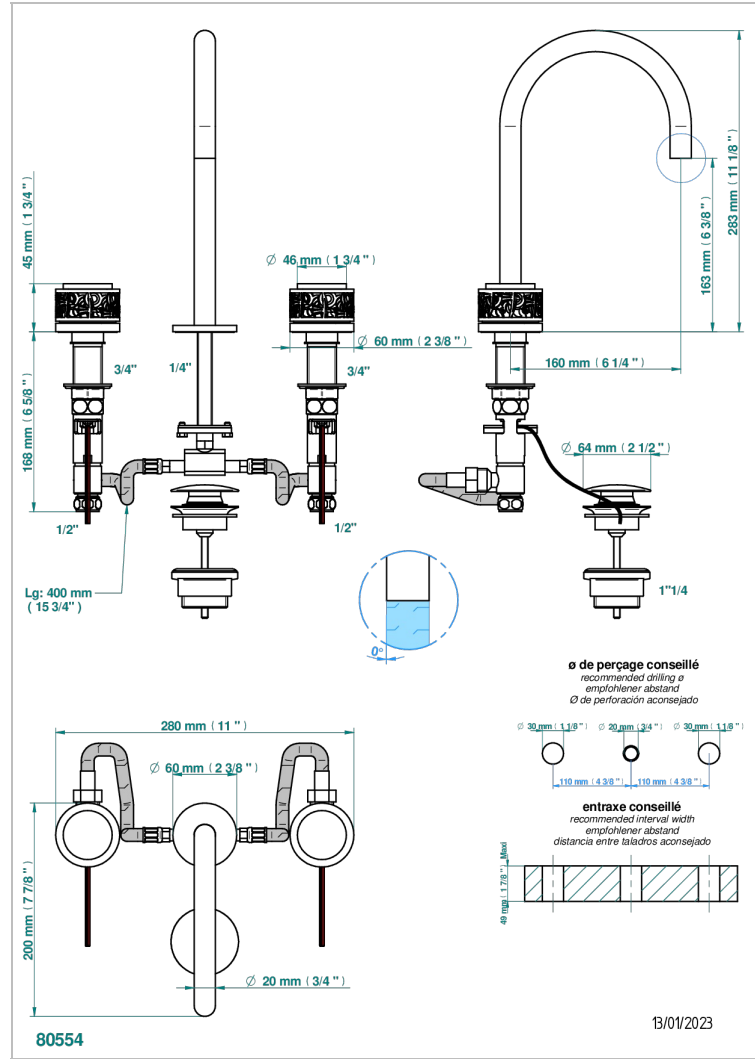

NEW PARADISE

U5P-151LED

Rim mounted 3-hole basin mixer with waste with LED lighting system

CHARACTERISTIC

- New Paradise
- Rim mounted 3-hole basin mixer with waste with LED lighting system

RELATED SKU'S

- Ref. G00-6801 Electronic card and inlet for LED lighting system
- Ref. G00-6802 Set of 2 remote controls for LED lighting system

AVAILABLE FINITIONS

Antique nickel - H28
Black ceram - D30
Blush PVD - H62
Brass color PVD - H49
Brown bronze color PVD - F33
Gold color PVD - H52

Graphite PVD - H64
Lacquered light bronze - D01
Matt Umber PVD - H67
Matt blush PVD - H60
Matt brass color PVD - H50
Matt brown bronze color PVD - F34