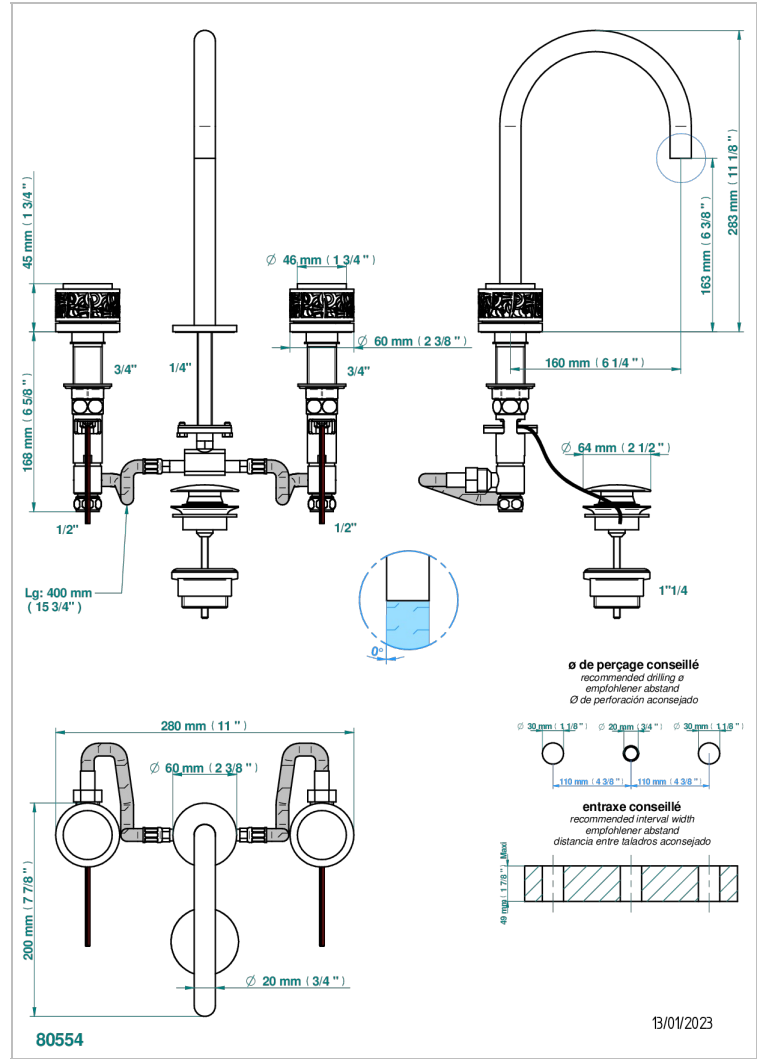

NEW PARADISE

U5P-151LED

Rim mounted 3-hole basin mixer with waste with LED lighting system

THG[®]
PARIS

CHARACTERISTIC

- New Paradise
- Rim mounted 3-hole basin mixer with waste with LED lighting system

RELATED SKU'S

- Ref. G00-6801 Electronic card and inlet for LED lighting system
- Ref. G00-6802 Set of 2 remote controls for LED lighting system

AVAILABLE FINITIONS

Antique nickel - H28
Black ceram - D30
Blush PVD - H62
Brass color PVD - H49
Brown bronze color PVD - F33
Gold color PVD - H52