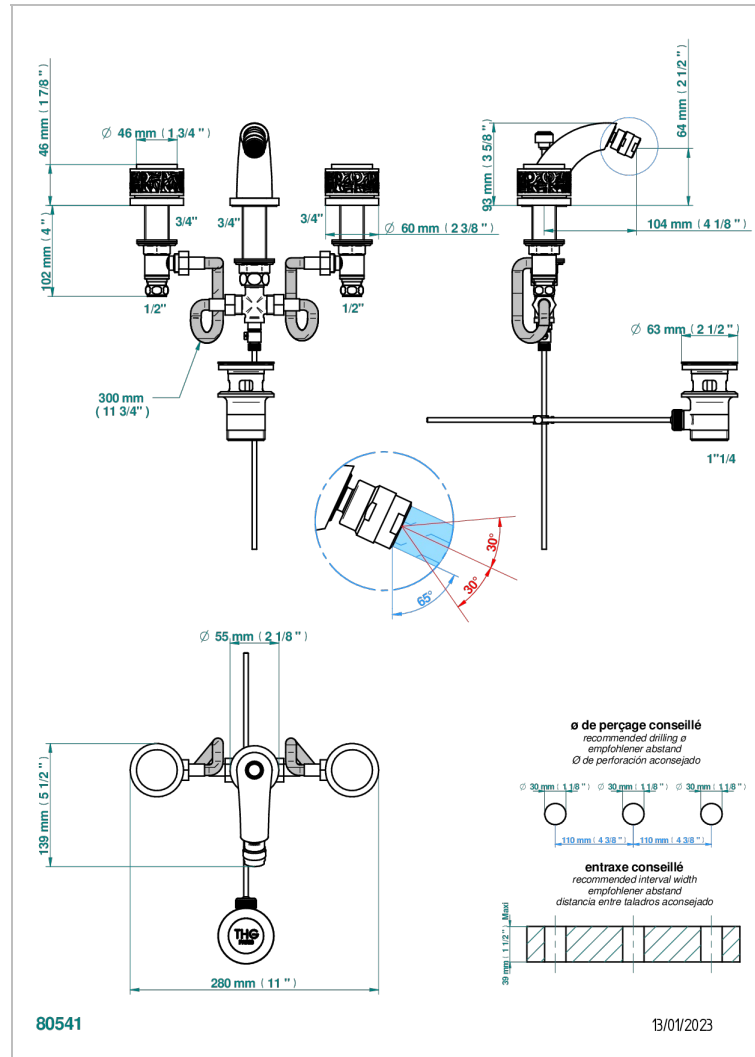

# NEW PARADISE

U5P-209

3 HOLE BIDET MIXER, SWIVEL JET WITH WASTE

## CHARACTERISTIC

- New Paradise
- 3 HOLE BIDET MIXER, SWIVEL JET WITH WASTE