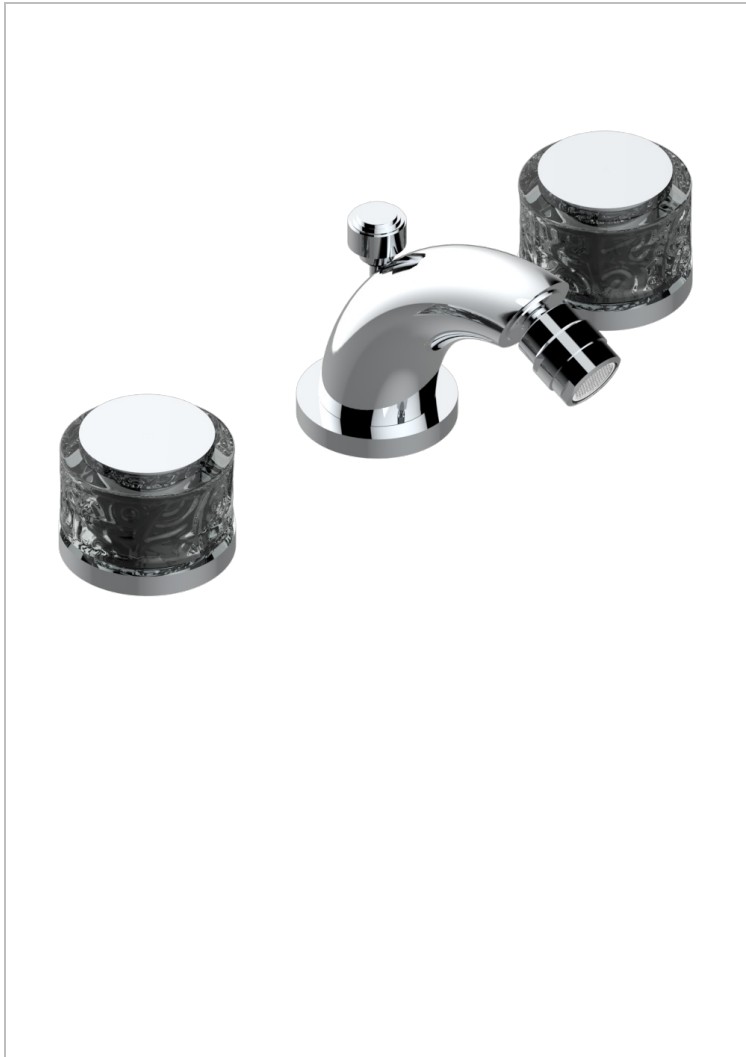

# NEW PARADISE

U5P-209

3 HOLE BIDET MIXER, SWIVEL JET WITH WASTE

## CHARACTERISTIC

- New Paradise
- 3 HOLE BIDET MIXER, SWIVEL JET WITH WASTE

## AVAILABLE FINITIONS

Antique nickel - H28  
Black ceram - D30  
Blush PVD - H62  
Brass color PVD - H49  
Brown bronze color PVD - F33  
Gold color PVD - H52

Graphite PVD - H64  
Lacquered light bronze - D01  
Matt Umber PVD - H67  
Matt blush PVD - H60  
Matt brass color PVD - H50  
Matt brown bronze color PVD - F34