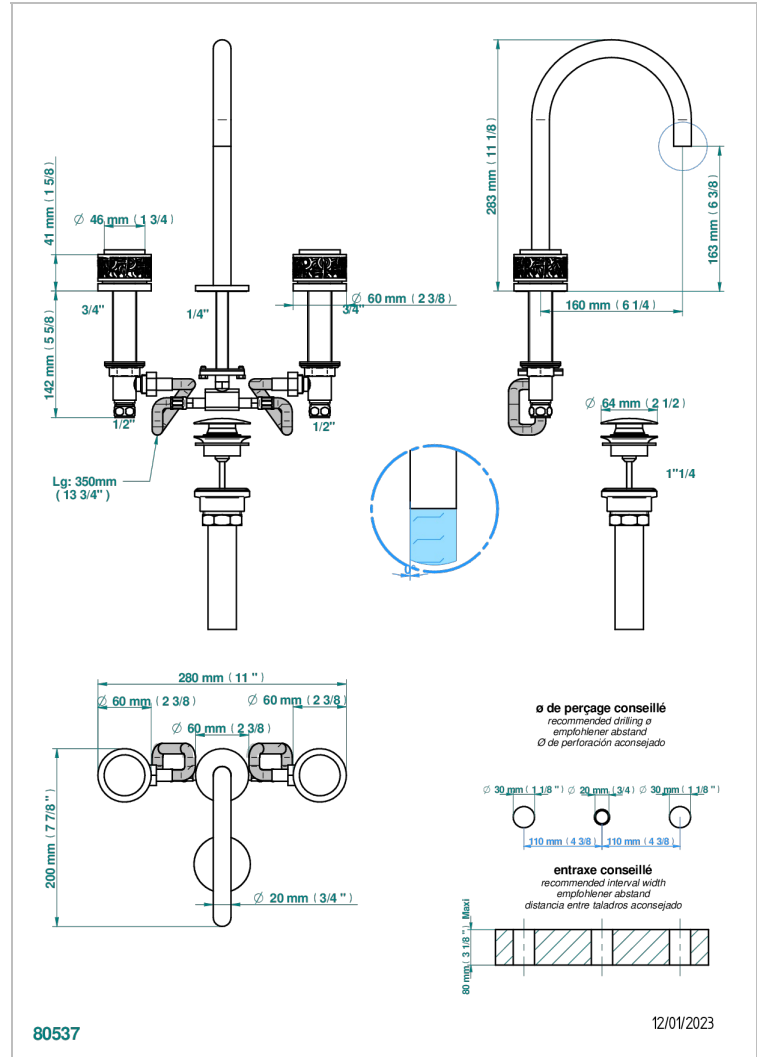

NEW PARADISE

U5P-151M/US

Rim mounted 3-hole basin mixer with waste for marble

THG
PARIS

CARACTERÍSTICAS

- New Paradise
- Rim mounted 3-hole basin mixer with waste for marble

ACABADOS DISPONIBLES

Bronce claro - D01
Cerámica negra mate - D30
Cromo - A02
Cromo mate - C02
Dorado - F01
Dorado mate - F07