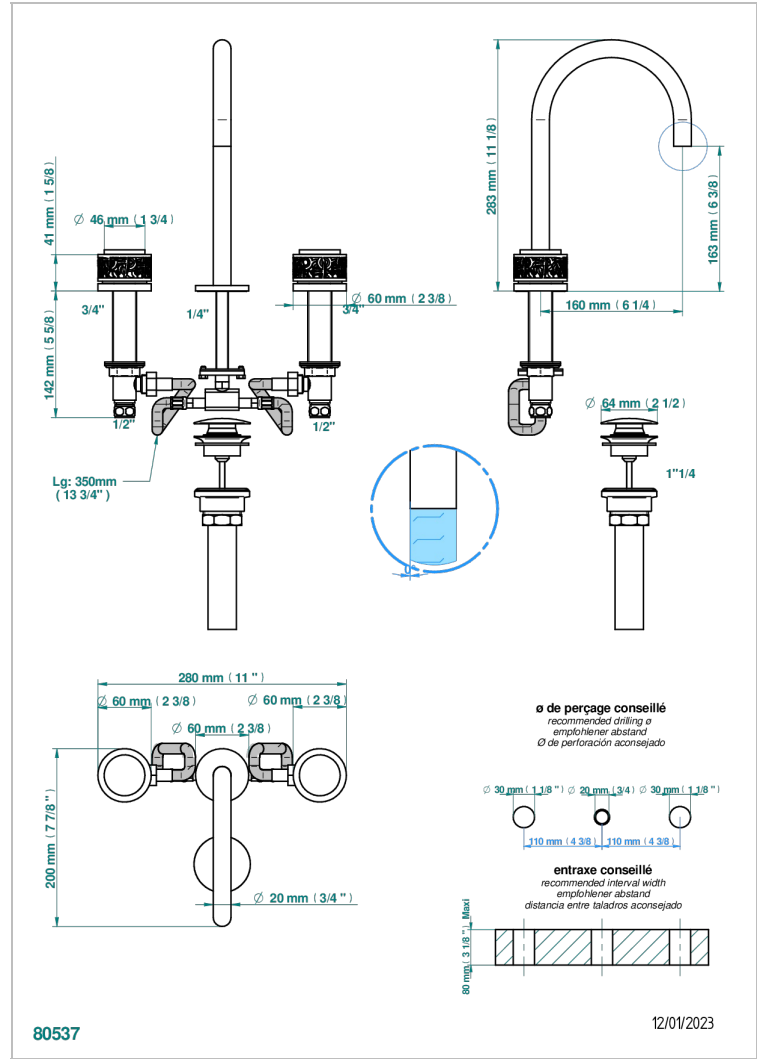

NEW PARADISE

U5P-151M/US

Widespread lavatory set with drain for 1 1/4" + countertop

THG
PARIS

CHARACTERISTIC

- New Paradise
- Widespread lavatory set with drain for 1 1/4" + countertop

AVAILABLE FINITIONS

Black ceram - D30
Blush PVD - H62
Brass color PVD - H49
Brown bronze color PVD - F33
Chrome polished - A02
Gold color PVD - H52

Matt nickel color PVD - H56
Nickel antique / Sovereign - H28
Nickel color PVD - H55
Nickel polished - B01
Soft matt gold - F31
Umber PVD - H66