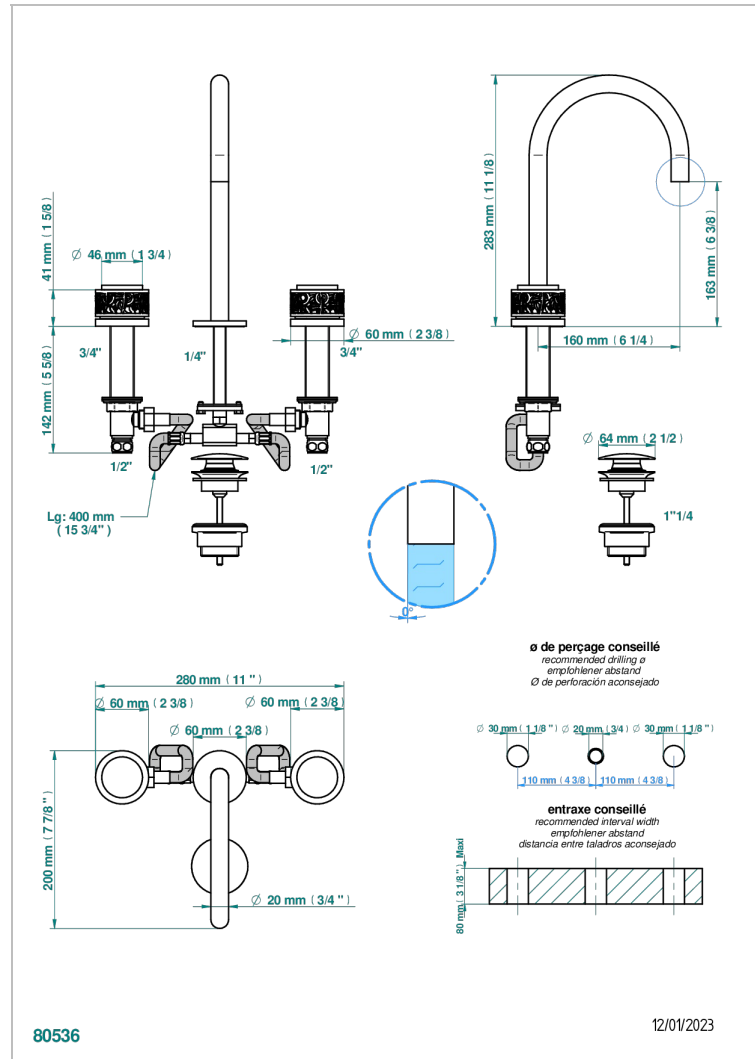

# NEW PARADISE

U5P-151M/W

Rim mounted 3-hole basin mixer with waste for marble - WRAS approved

## CHARACTERISTIC

- WRAS : 240402020