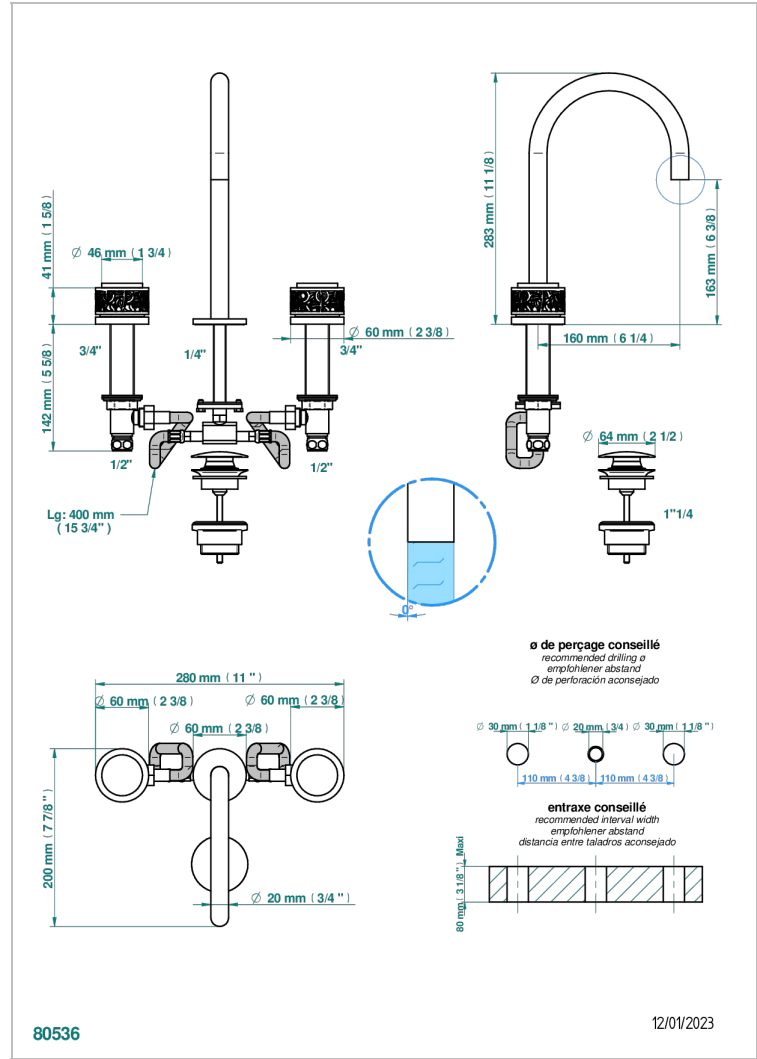

NEW PARADISE

U5P-151M

Rim mounted 3-hole basin mixer with waste for marble

THG[®]
PARIS

CHARACTERISTIC

- ACS : 18ACCLY393
- NF : NF EN 200 - IA - Chrome

STANDARDS

AVAILABLE FINITIONS

- Antique nickel - H28
- Black ceram - D30
- Blush PVD - H62
- Brass color PVD - H49
- Brown bronze color PVD - F33
- Gold color PVD - H52

- Graphite PVD - H64
- Lacquered light bronze - D01
- Matt Umber PVD - H67
- Matt blush PVD - H60
- Matt brass color PVD - H50
- Matt brown bronze color PVD - F34