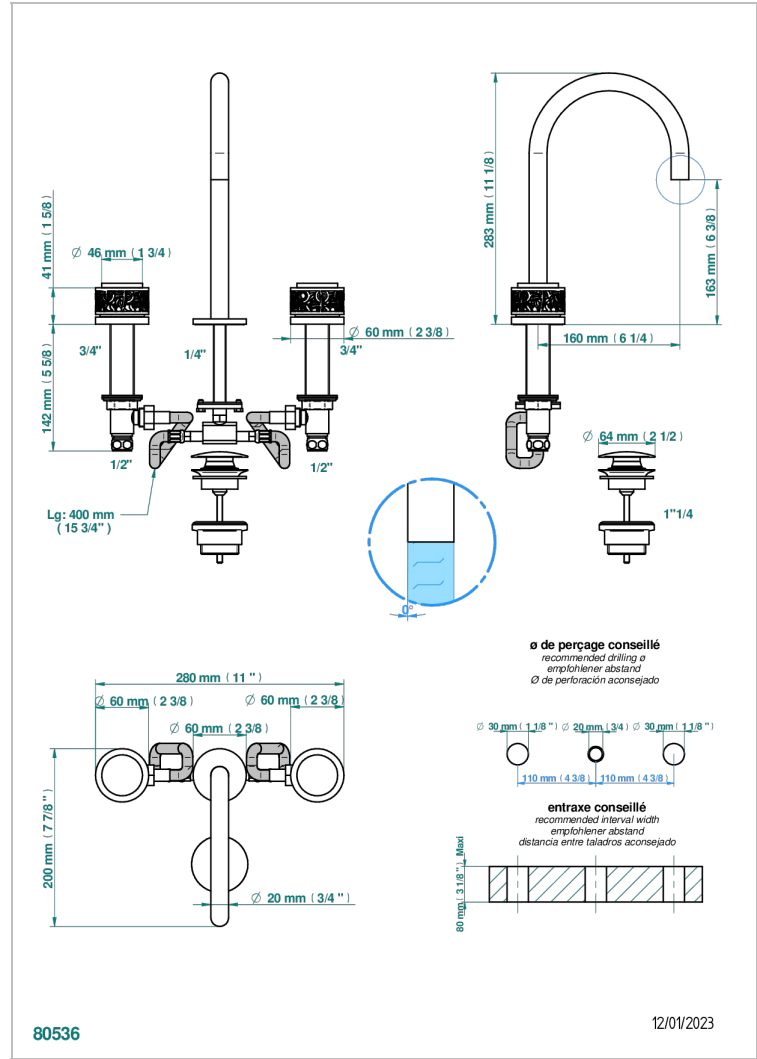

# NEW PARADISE

U5P-151M

Rim mounted 3-hole basin mixer with waste for marble

THG<sup>®</sup>  
PARIS

## CHARACTERISTIC

- ACS : 18ACCLY393
- NF : NF EN 200 - IA - Chrome