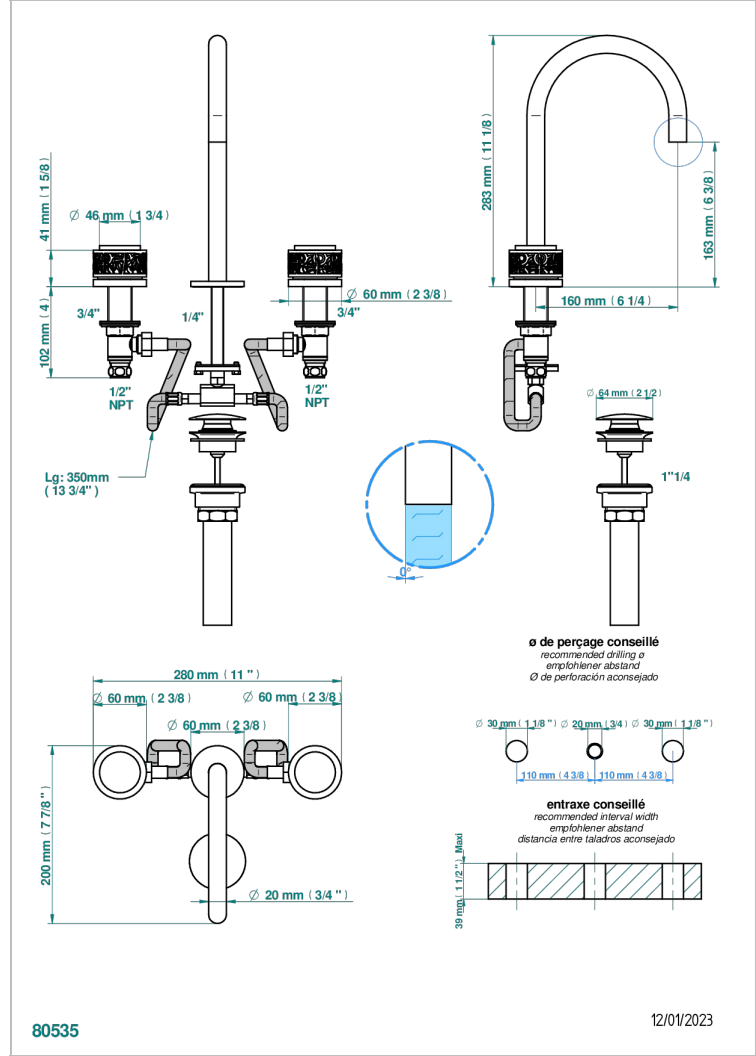

NEW PARADISE

U5P-151/US

Widespread lavatory set with drain

CHARACTERISTIC

- New Paradise
- Widespread lavatory set with drain

AVAILABLE FINITIONS

Black ceram - D30
Blush PVD - H62
Brass color PVD - H49
Brown bronze color PVD - F33
Chrome polished - A02
Gold color PVD - H52

Matt nickel color PVD - H56
Nickel antique / Sovereign - H28
Nickel color PVD - H55
Nickel polished - B01
Soft matt gold - F31
Umber PVD - H66