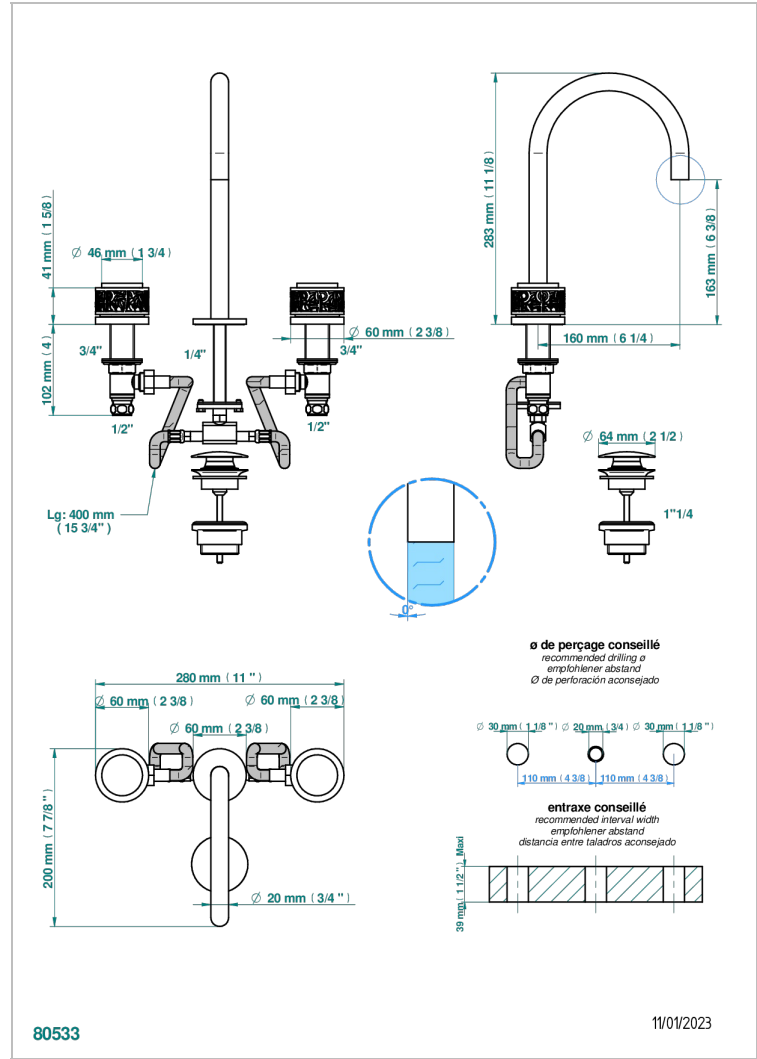

# NEW PARADISE

U5P-151/W

Rim mounted 3-hole basin mixer with waste - WRAS approved

## CHARACTERISTIC

- WRAS : 240402020