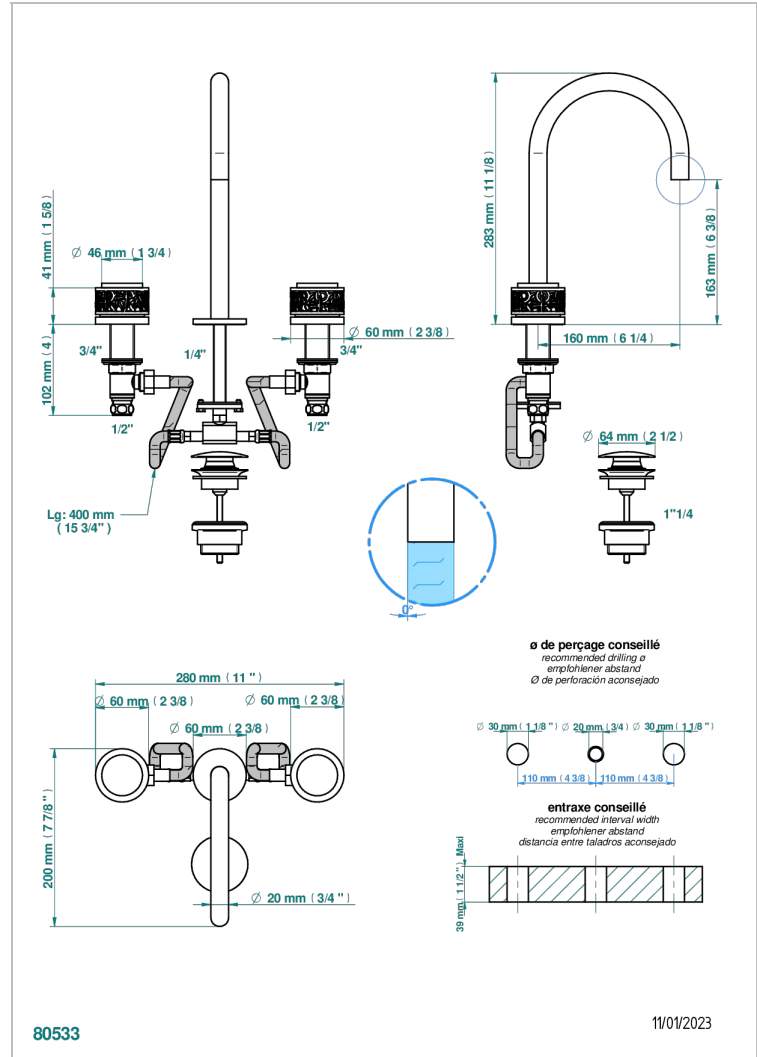

# NEW PARADISE

U5P-151

Rim mounted 3-hole basin mixer with waste

## CHARACTERISTIC

- ACS : 18ACCLY393
- NF : NF EN 200 - IA - Chrome