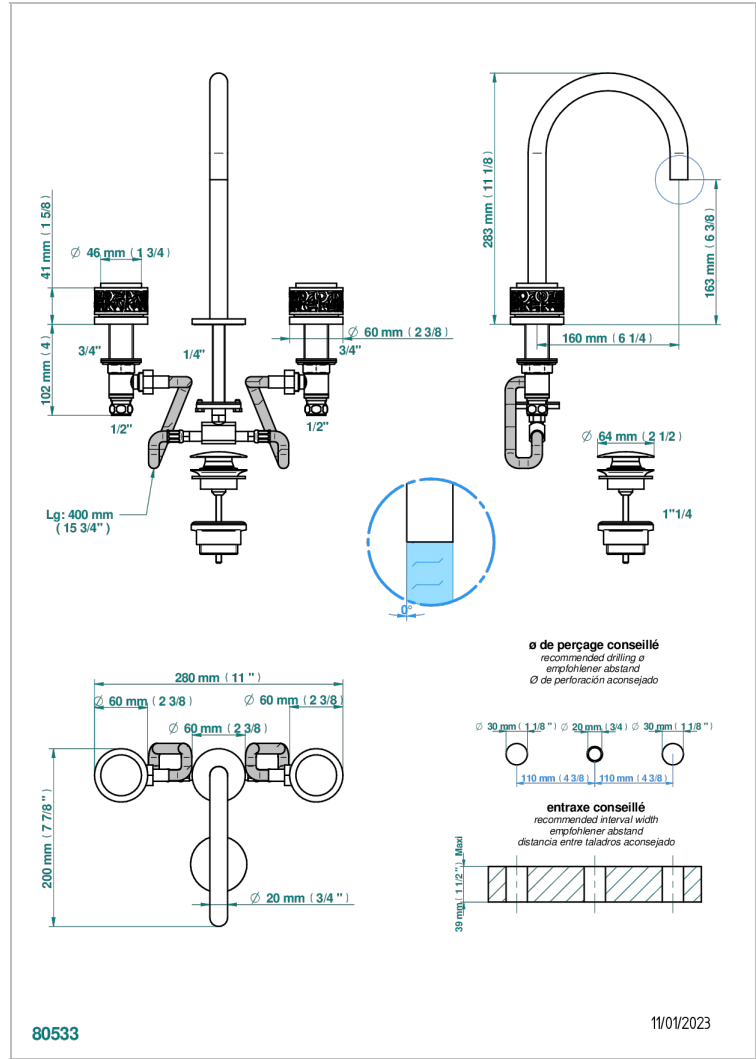

NEW PARADISE

U5P-151

Rim mounted 3-hole basin mixer with waste

CHARACTERISTIC

- ACS : 18ACCLY393
- NF : NF EN 200 - IA - Chrome

STANDARDS

AVAILABLE FINITIONS

- Antique nickel - H28
- Black ceram - D30
- Blush PVD - H62
- Brass color PVD - H49
- Brown bronze color PVD - F33
- Gold color PVD - H52

- Nickel color PVD - H55
- Polished chrome (color finish) - A02
- Polished gold (color finish) - F01
- Polished nickel - B01
- Soft matt gold - F31
- Umber PVD - H66