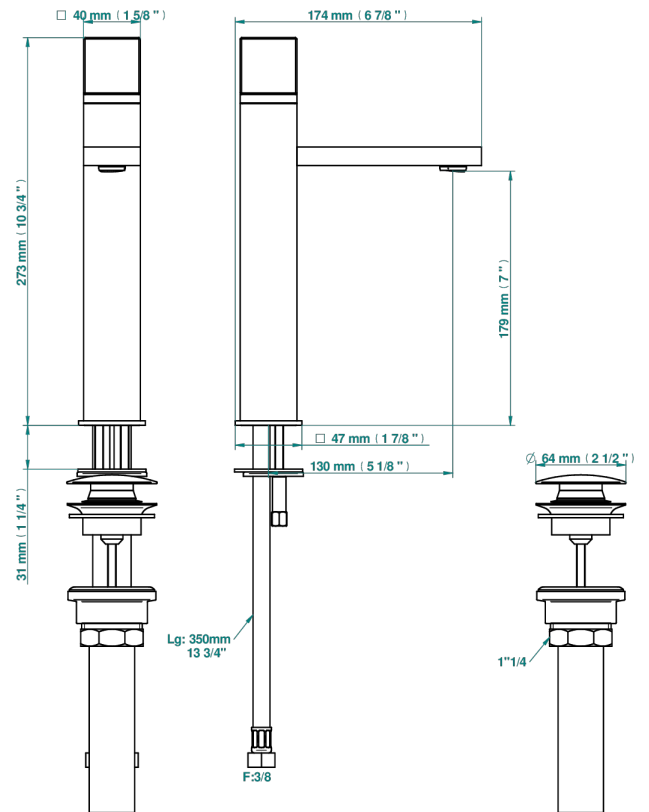

SOHO 2023

G7K-6500H/US

Single lever faucet with drain - tall version

US

80532

20/04/2023

CHARACTERISTIC

- Soho 2023
- Single lever faucet with drain - tall version