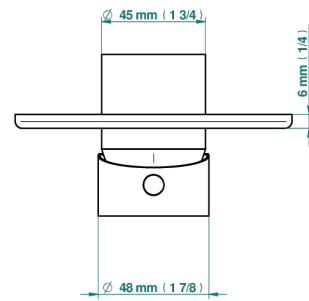

NEW PARADISE

U5P-6540B

Wall shower mixer trim

THG[®]
PARIS

Compatible avec

■ Tube / Pipe ■ Joint Plaque / Seal Plate

80529

11/01/2023

CHARACTERISTIC

- New Paradise
- Wall shower mixer trim

RELATED SKU'S

- Ref. G00-6540A/US Built-in part for wall mounted flush fit shower mixer 2 inlets 1/2" -1 outlet 1/2" -US model

AVAILABLE FINITIONS

Black ceram - D30
Blush PVD - H62
Brass color PVD - H49
Brown bronze color PVD - F33
Chrome polished - A02
Gold color PVD - H52