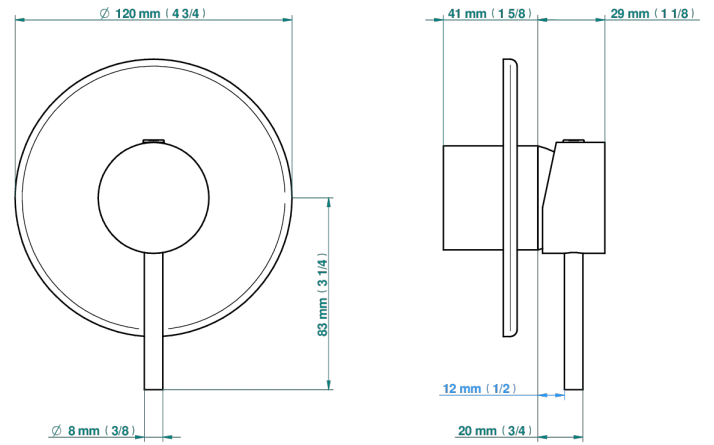

NEW PARADISE

U5P-6540B

Wall shower mixer trim

THG[®]
PARIS

Compatible avec

■ Tube / Pipe ■ Joint Plaque / Seal Plate

80529

11/01/2023

CHARACTERISTIC

- New Paradise
- Wall shower mixer trim

RELATED SKU'S

- Ref. G00-6540A/US Built-in part for wall mounted flush fit shower mixer 2 inlets 1/2" -1 outlet 1/2" -US model

AVAILABLE FINITIONS

Black ceram - D30
Blush PVD - H62
Brass color PVD - H49
Brown bronze color PVD - F33
Chrome polished - A02
Gold color PVD - H52