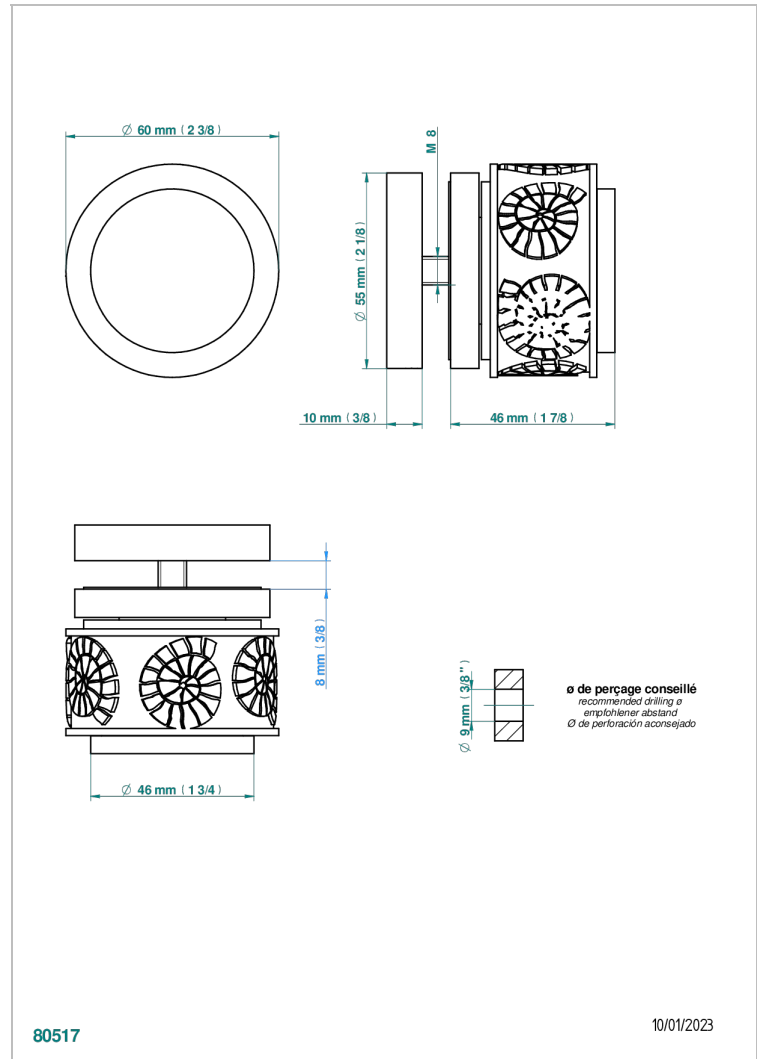

NEW ISLAND

U5N-639V

Large knob

CHARACTERISTIC

- New Island
- Large knob

AVAILABLE FINITIONS

Black ceram - D30
Blush PVD - H62
Brass color PVD - H49
Brown bronze color PVD - F33
Chrome polished - A02
Gold color PVD - H52

Matt nickel color PVD - H56
Nickel antique / Sovereign - H28
Nickel color PVD - H55
Nickel polished - B01
Soft matt gold - F31
Umber PVD - H66