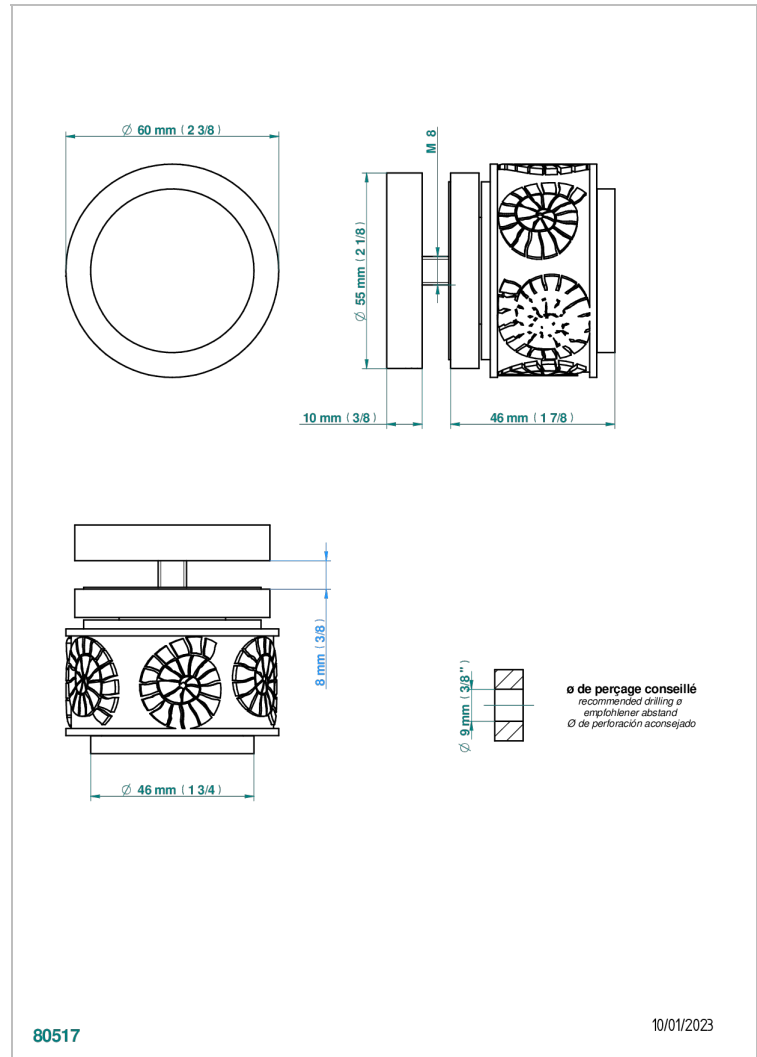

NEW ISLAND

U5N-639V

Large door knob

CHARACTERISTIC

- New Island
- Large door knob

AVAILABLE FINITIONS

Antique nickel - H28
Black ceram - D30
Blush PVD - H62
Brass color PVD - H49
Brown bronze color PVD - F33
Gold color PVD - H52

Nickel color PVD - H55
Polished chrome (color finish) - A02
Polished gold (color finish) - F01
Polished nickel - B01
Soft matt gold - F31
Umber PVD - H66