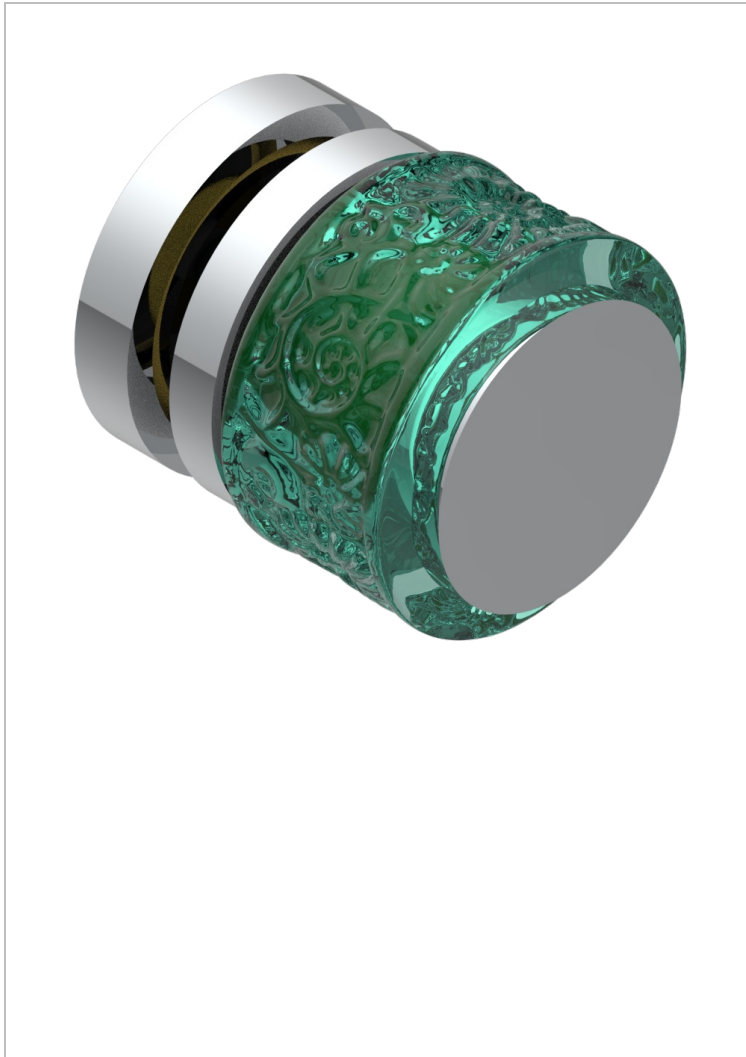

NEW ISLAND

U5N-639V

Large door knob

THG[®]
PARIS

CHARACTERISTIC

- New Island
- Large door knob

AVAILABLE FINITIONS

Antique nickel - H28
Black ceram - D30
Blush PVD - H62
Brass color PVD - H49
Brown bronze color PVD - F33
Gold color PVD - H52

Graphite PVD - H64
Lacquered light bronze - D01
Matt Umber PVD - H67
Matt blush PVD - H60
Matt brass color PVD - H50
Matt brown bronze color PVD - F34

Matt chrome - C02
Matt gold - F07
Matt gold color PVD - H53
Matt graphite PVD - H65
Matt nickel (color finish) - C01
Matt nickel color PVD - H56

Nickel color PVD - H55
Polished chrome (color finish) - A02
Polished gold (color finish) - F01
Polished nickel - B01
Soft matt gold - F31
Umber PVD - H66