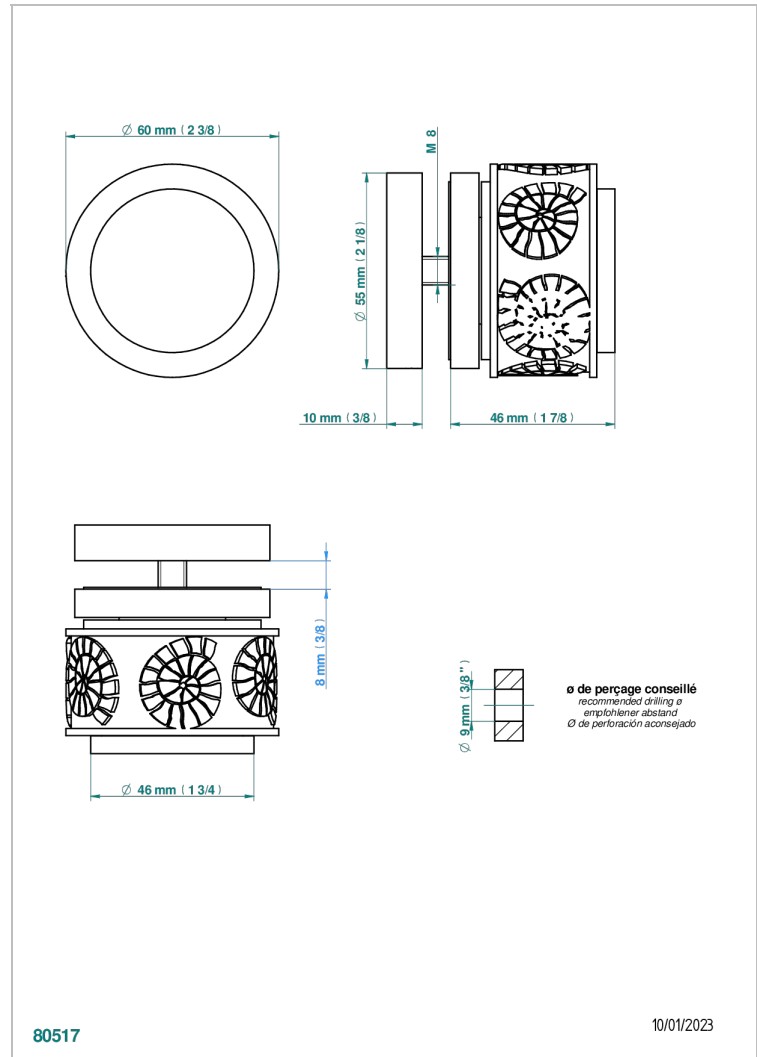

NEW ISLAND

U5N-639V

Large door knob

THG[®]
PARIS

CHARACTERISTIC

- New Island
- Large door knob

AVAILABLE FINITIONS

Antique nickel - H28
Black ceram - D30
Blush PVD - H62
Brass color PVD - H49
Brown bronze color PVD - F33
Gold color PVD - H52

Nickel color PVD - H55
Polished chrome (color finish) - A02
Polished gold (color finish) - F01
Polished nickel - B01
Soft matt gold - F31
Umber PVD - H66