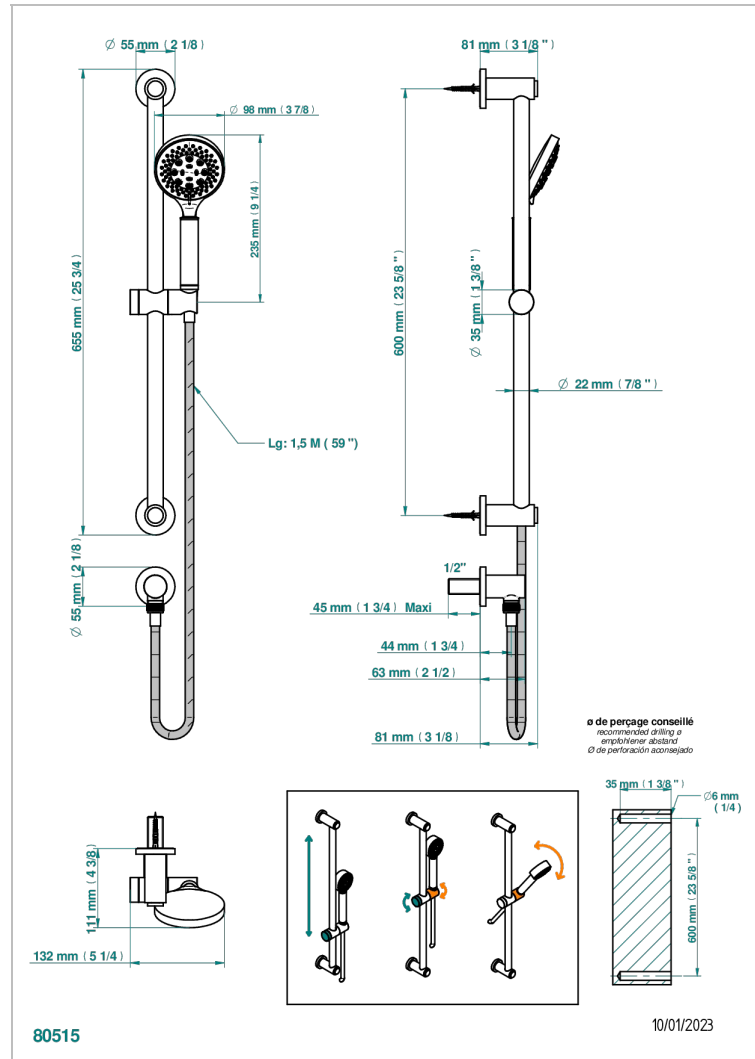

NEW PARADISE

U5P-58

Wall mounted stylised handshower, sidebar, hose, hook and elbow

CHARACTERISTIC

- New Paradise
- Wall mounted stylised handshower, sidebar, hose, hook and elbow

AVAILABLE FINITIONS

Antique nickel - H28
Black ceram - D30
Blush PVD - H62
Brass color PVD - H49
Brown bronze color PVD - F33
Gold color PVD - H52

Graphite PVD - H64
Lacquered light bronze - D01
Matt Umber PVD - H67
Matt blush PVD - H60
Matt brass color PVD - H50
Matt brown bronze color PVD - F34

Matt chrome - C02
Matt gold - F07
Matt gold color PVD - H53
Matt graphite PVD - H65
Matt nickel (color finish) - C01
Matt nickel color PVD - H56

Nickel color PVD - H55
Polished chrome (color finish) - A02
Polished gold (color finish) - F01
Polished nickel - B01
Soft matt gold - F31
Umber PVD - H66