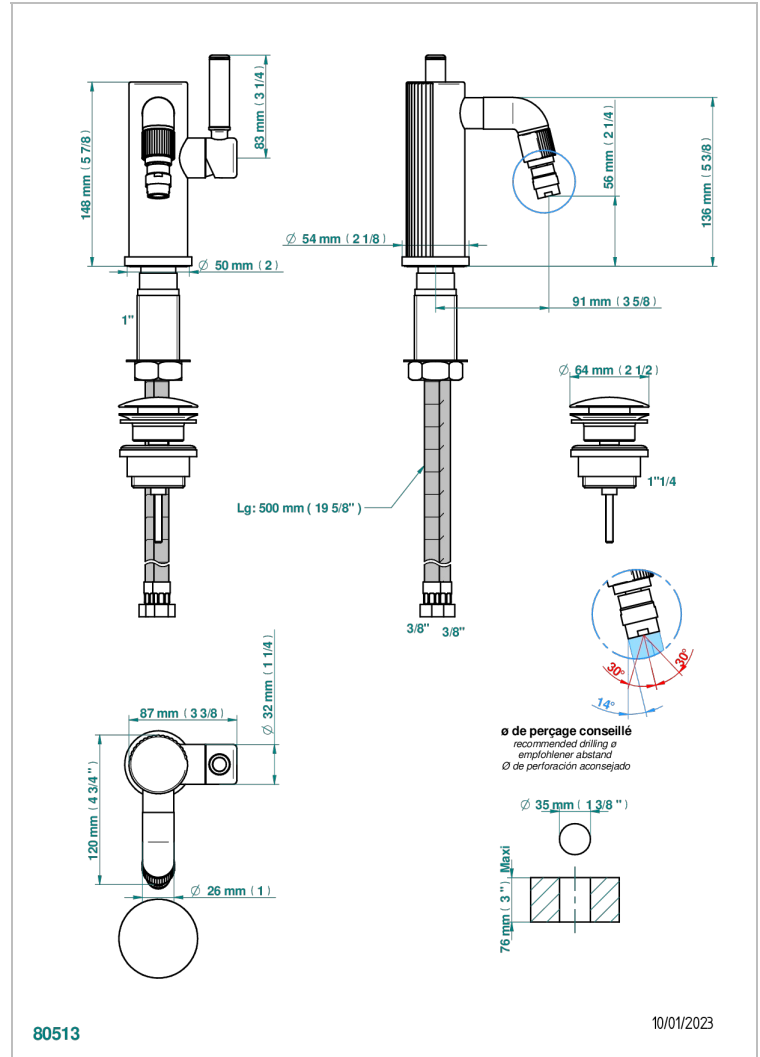

# ESTRELA WITH LEVER

U3K-6504

Single lever bidet mixer with waste

## CHARACTERISTIC

- ACS : 19ACCLY246