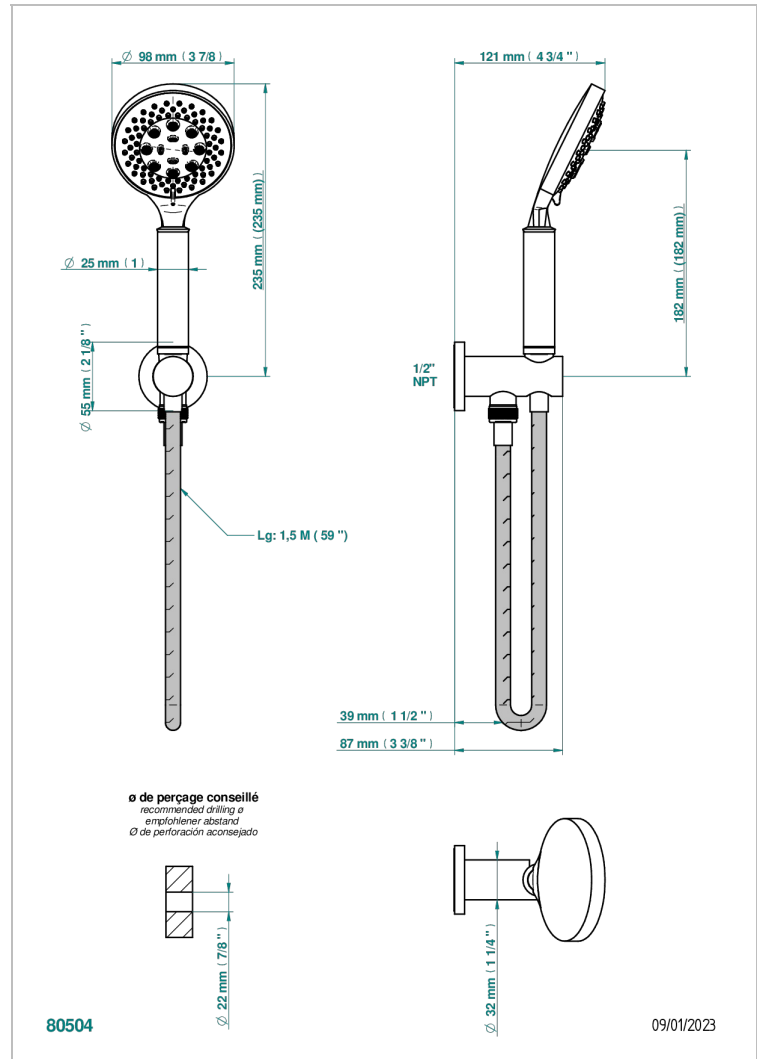

NEW PARADISE

U5P-54/US

Wall mounted handshower with integrated fixed hook

THG[®]
PARIS

CHARACTERISTIC

- New Paradise
- Wall mounted handshower with integrated fixed hook

AVAILABLE FINITIONS

Black ceram - D30
Blush PVD - H62
Brass color PVD - H49
Brown bronze color PVD - F33
Chrome polished - A02
Gold color PVD - H52

Gold mat - F07
Gold polished - F01
Graphite PVD - H64
Light coated bronze - D01
Matt Umber PVD - H67
Matt blush PVD - H60

Matt brass color PVD - H50
Matt brown bronze color PVD - F34
Matt chrome (American satin) - C02
Matt gold color PVD - H53
Matt graphite PVD - H65
Matt nickel (American satin) - C01

Matt nickel color PVD - H56
Nickel antique / Sovereign - H28
Nickel color PVD - H55
Nickel polished - B01
Soft matt gold - F31
Umber PVD - H66