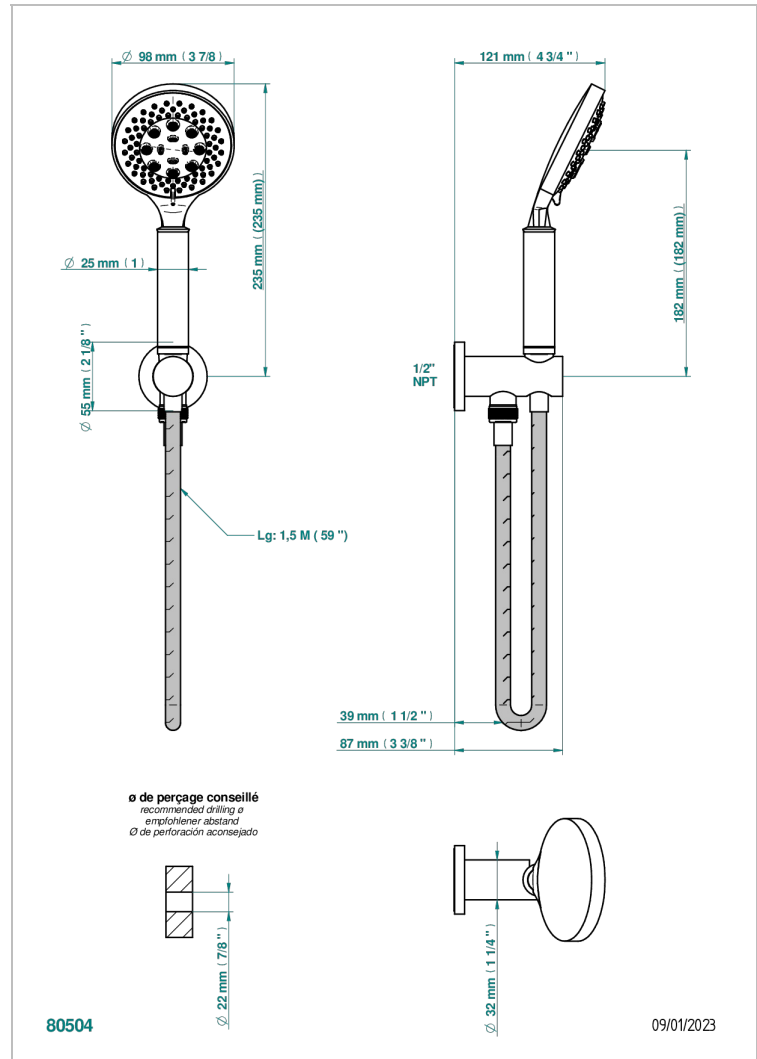

NEW ISLAND

U5N-54/US

Wall mounted handshower with integrated fixed hook

THG[®]
PARIS

CHARACTERISTIC

- New Island
- Wall mounted handshower with integrated fixed hook

AVAILABLE FINITIONS

Black ceram - D30
Blush PVD - H62
Brass color PVD - H49
Brown bronze color PVD - F33
Chrome polished - A02
Gold color PVD - H52

Gold mat - F07
Gold polished - F01
Graphite PVD - H64
Light coated bronze - D01
Matt Umber PVD - H67
Matt blush PVD - H60

Matt brass color PVD - H50
Matt brown bronze color PVD - F34
Matt chrome (American satin) - C02
Matt gold color PVD - H53
Matt graphite PVD - H65
Matt nickel (American satin) - C01

Matt nickel color PVD - H56
Nickel antique / Sovereign - H28
Nickel color PVD - H55
Nickel polished - B01
Soft matt gold - F31
Umber PVD - H66