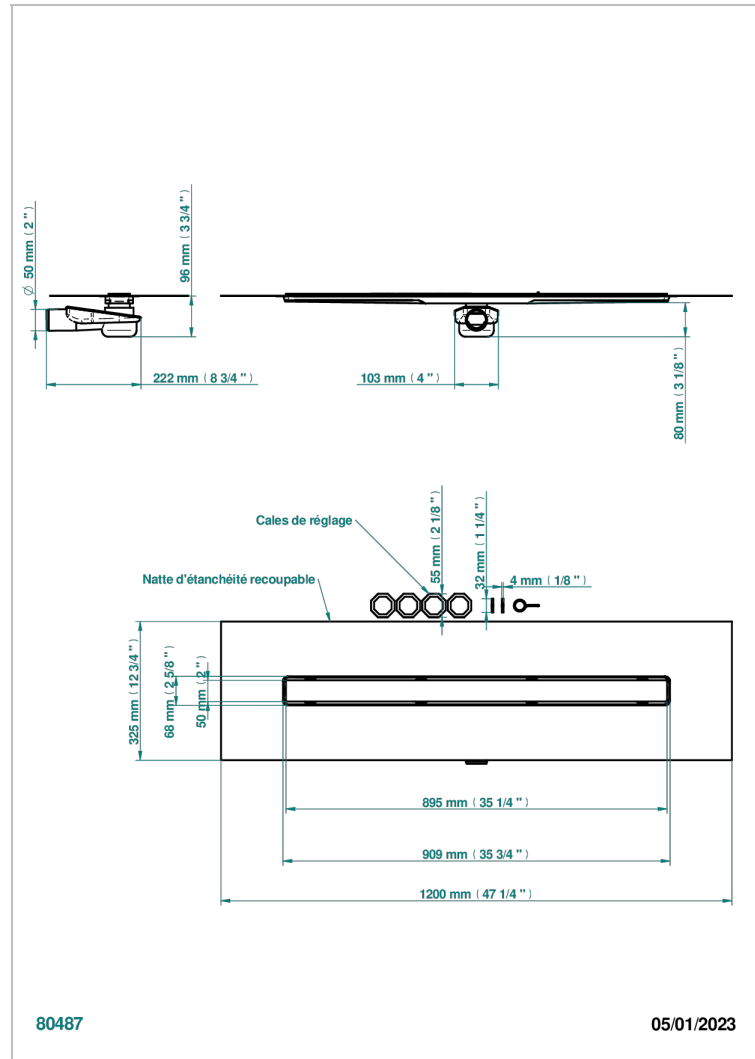

GENERAL ITEMS

G00-762S900A50

THG[®]
PARIS

Linear Shower Drain, Length 900mm, Horizontal Outlet D50, with Integrated Waterproofing Membrane, Solid Grid

CHARACTERISTIC

- General Items
- Linear Shower Drain, Length 900mm, Horizontal Outlet D50, with Integrated Waterproofing Membrane, Solid Grid

Matt nickel color PVD - H56
Nickel color PVD - H55
Umber PVD - H66
brushed stainless steel - A09
shiny stainless steel - A08