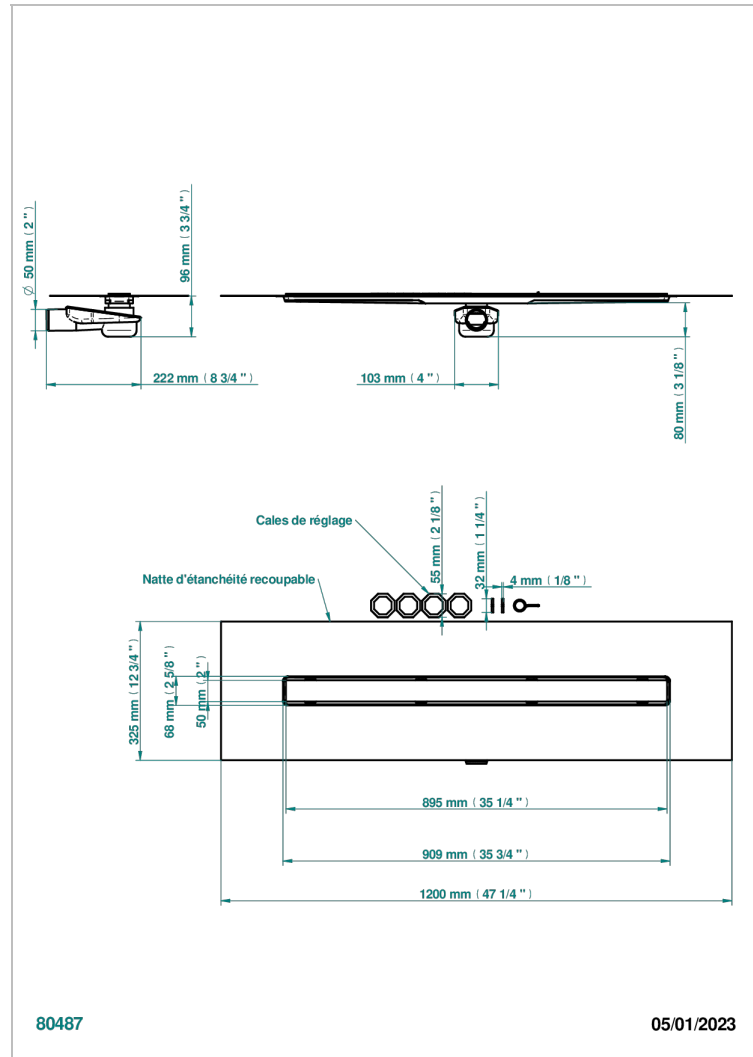

STANDARDARTIKEL

G00-762S900A50

THG[®]
PARIS

Linear Shower Drain, Length 900mm, Horizontal Outlet D50, with Integrated Waterproofing Membrane, Solid Grid

EIGENSCHAFTEN

- Standardartikel
- Linear Shower Drain, Length 900mm, Horizontal Outlet D50, with Integrated Waterproofing Membrane, Solid Grid

VERFÜGBARE OBERFLÄCHEN

Edelstahl gebürstet - A09
Edelstahl poliert - A08
Mattschwarz keramik - D30
Pvd blush - H62
Pvd blush matt - H60
Pvd bronze braun - F33

Pvd bronze braun matt - F34
Pvd gold - H52
Pvd gold matt - H53
Pvd graphite - H64
Pvd graphite matt - H65
Pvd messing - H49

Pvd messing matt - H50
Pvd nickel - H55
Pvd nickel matt - H56
Pvd umber - H66
Pvd umber matt - H67