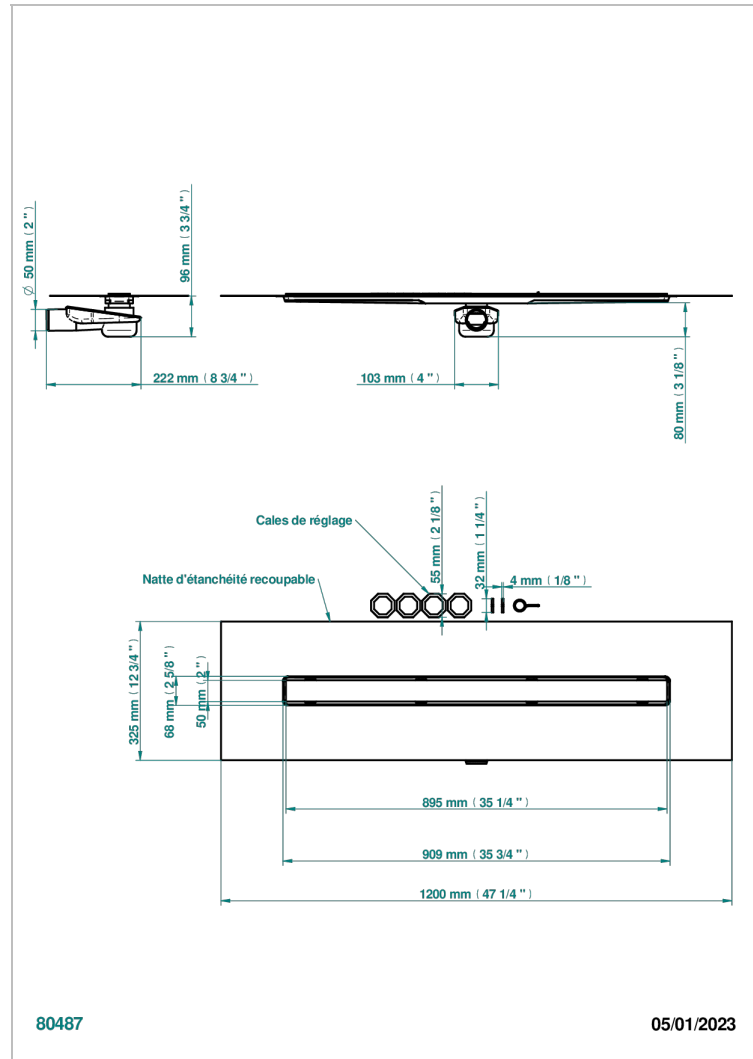

STANDARDARTIKEL

G00-762S900A50

THG[®]
PARIS

Linear Shower Drain, Length 900mm, Horizontal Outlet D50, with Integrated Waterproofing Membrane, Solid Grid

EIGENSCHAFTEN

- Standardartikel
- Linear Shower Drain, Length 900mm, Horizontal Outlet D50, with Integrated Waterproofing Membrane, Solid Grid

VERFÜGBARE OBERFLÄCHEN

Edelstahl gebürstet - A09
Edelstahl poliert - A08
Mattschwarz keramik - D30
Pvd blush - H62
Pvd blush matt - H60
Pvd bronze braun - F33

Pvd bronze braun matt - F34
Pvd gold - H52
Pvd gold matt - H53
Pvd graphite - H64
Pvd graphite matt - H65
Pvd messing - H49

Pvd messing matt - H50
Pvd nickel - H55
Pvd nickel matt - H56
Pvd umber - H66
Pvd umber matt - H67