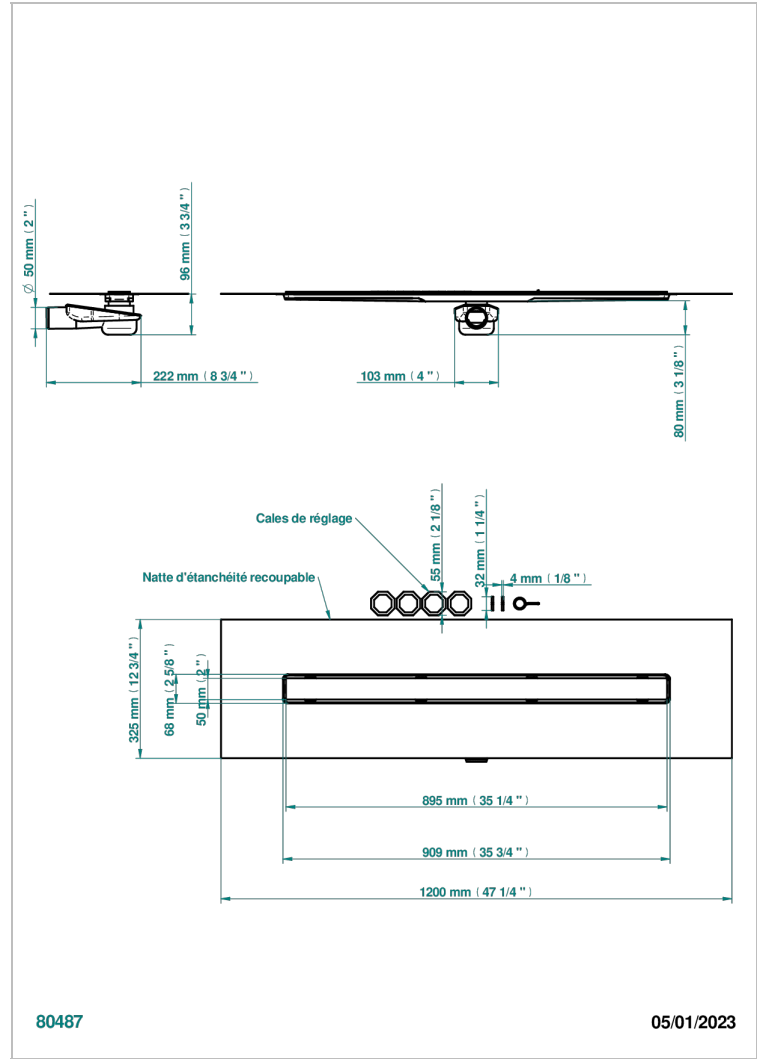

# GENERAL ITEMS

G00-762S900A50

THG<sup>®</sup>  
PARIS

Linear Shower Drain, Length 900mm, Horizontal Outlet D50, with Integrated Waterproofing Membrane, Solid Grid

## 特色

- General Items
- Linear Shower Drain, Length 900mm, Horizontal Outlet D50, with Integrated Waterproofing Membrane, Solid Grid