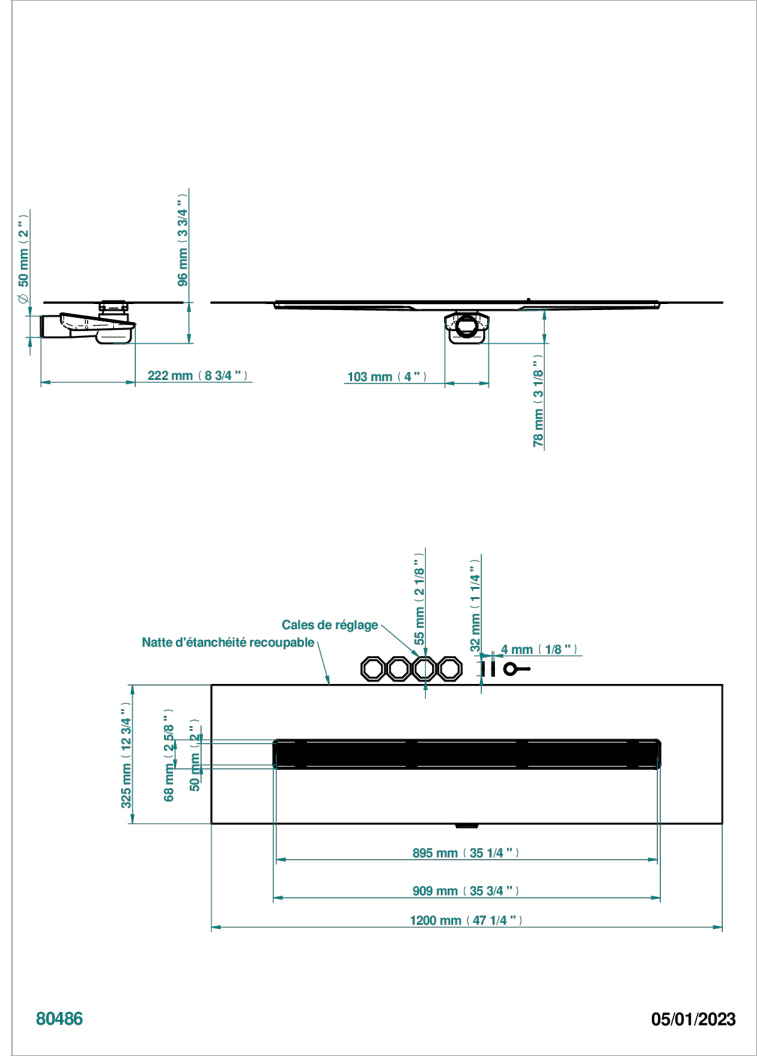

Linear Shower Drain, Length 900mm, Horizontal Outlet D50, with Integrated Waterproofing Membrane, Grid for tiling

CARACTERÍSTICAS

- Todo Estilo
- Linear Shower Drain, Length 900mm, Horizontal Outlet D50, with Integrated Waterproofing Membrane, Grid for tiling

ACABADOS DISPONIBLES

*** - A00