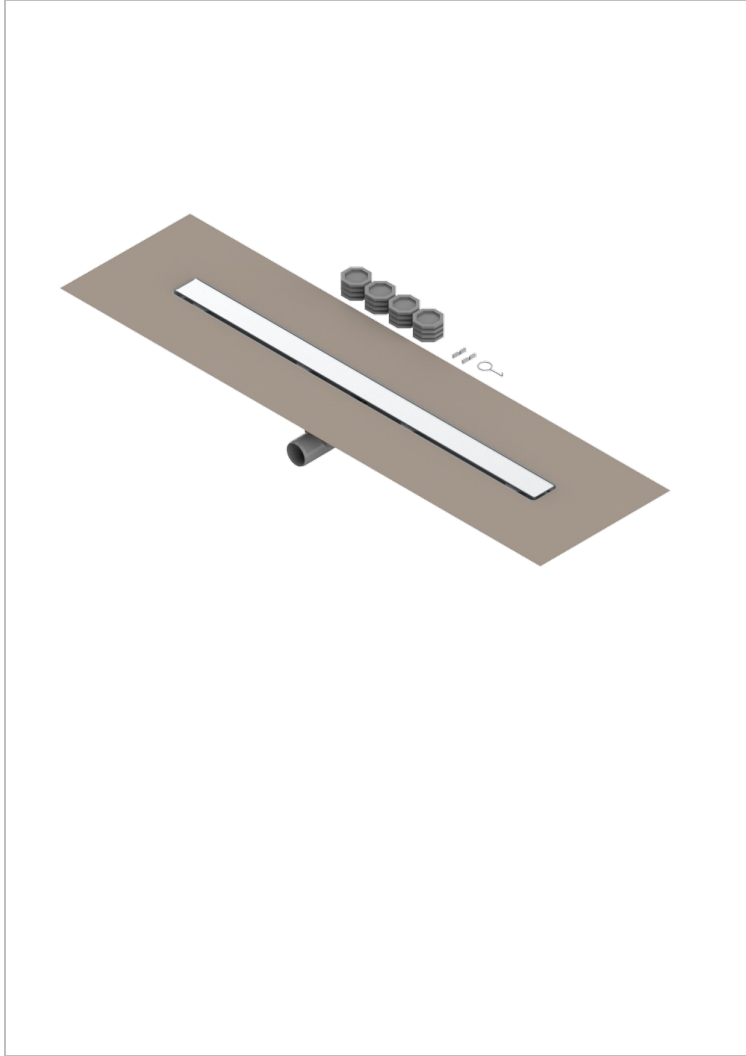

Linear Shower Drain, Length 900mm, Horizontal Outlet D50, with Integrated Waterproofing Membrane, Grid for tiling

CARACTERÍSTICAS

- Todo Estilo
- Linear Shower Drain, Length 900mm, Horizontal Outlet D50, with Integrated Waterproofing Membrane, Grid for tiling

ACABADOS DISPONIBLES

*** - A00