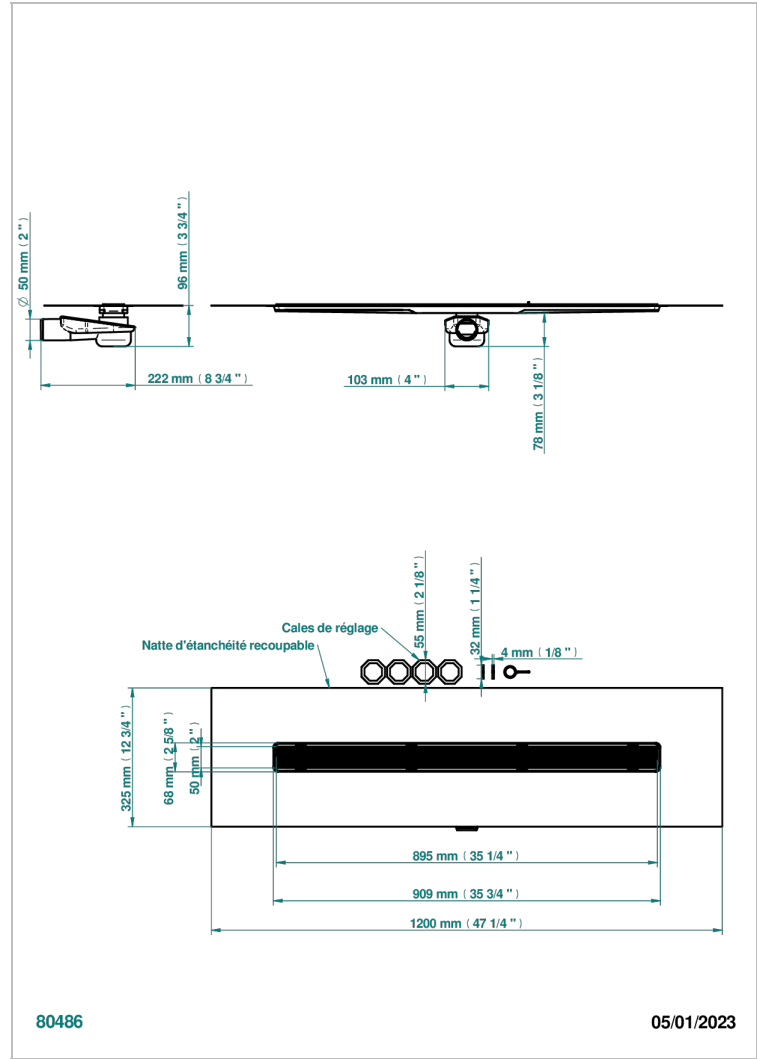

STANDARDARTIKEL

G00-762S900B50

Linear Shower Drain, Length 900mm, Horizontal Outlet D50, with Integrated Waterproofing Membrane, Grid for tiling

EIGENSCHAFTEN

- Standardartikel
- Linear Shower Drain, Length 900mm, Horizontal Outlet D50, with Integrated Waterproofing Membrane, Grid for tiling

VERFÜGBARE OBERFLÄCHEN

*** - A00