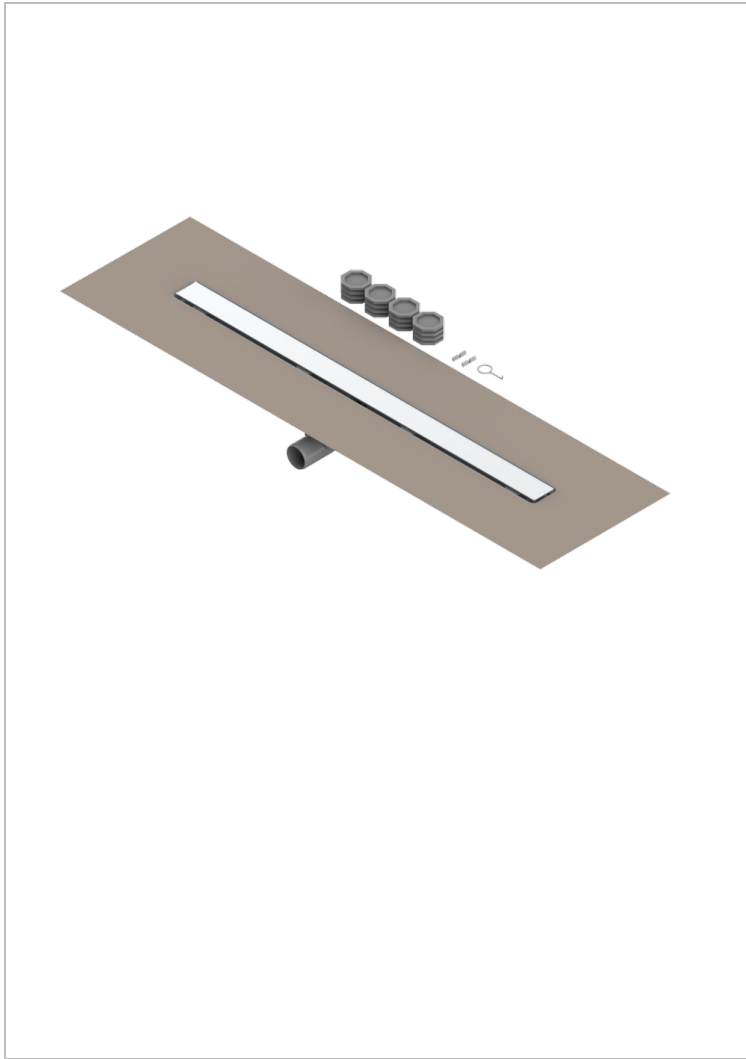

STANDARDARTIKEL

G00-762S900B50

Linear Shower Drain, Length 900mm, Horizontal Outlet D50, with Integrated Waterproofing Membrane, Grid for tiling

EIGENSCHAFTEN

- Standardartikel
- Linear Shower Drain, Length 900mm, Horizontal Outlet D50, with Integrated Waterproofing Membrane, Grid for tiling

VERFÜGBARE OBERFLÄCHEN

*** - A00