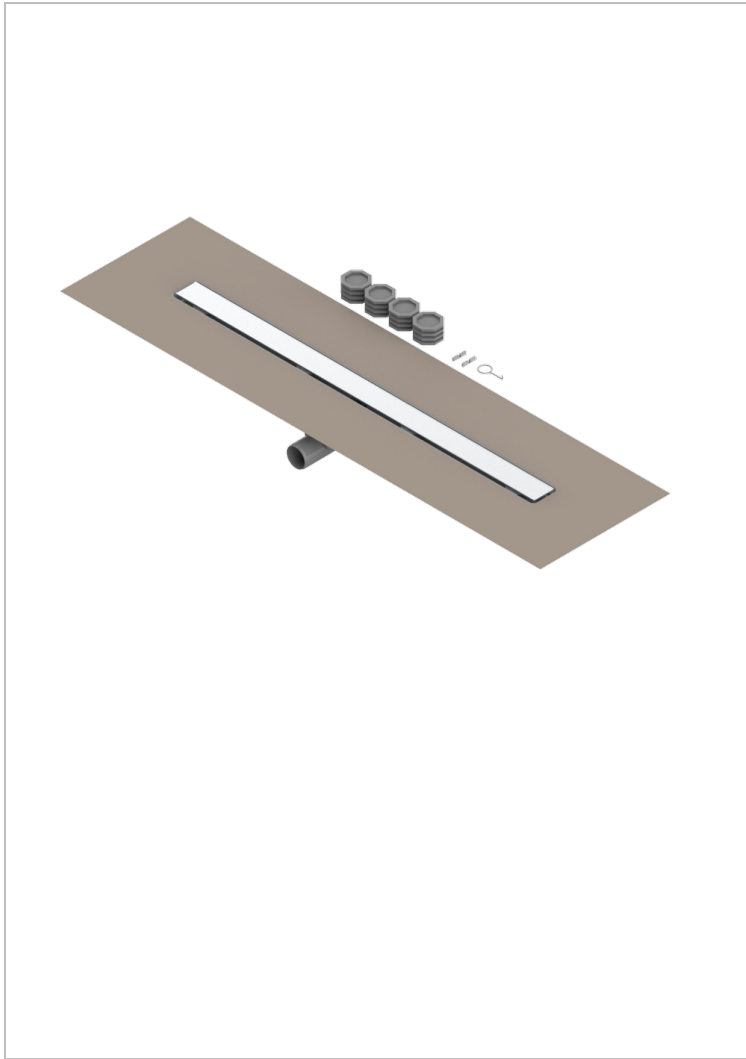

Linear Shower Drain, Length 900mm, Horizontal Outlet D50, with Integrated Waterproofing Membrane, Grid for tiling

CARACTERÍSTICAS

- Todo Estilo
- Linear Shower Drain, Length 900mm, Horizontal Outlet D50, with Integrated Waterproofing Membrane, Grid for tiling

ACABADOS DISPONIBLES

*** - A00