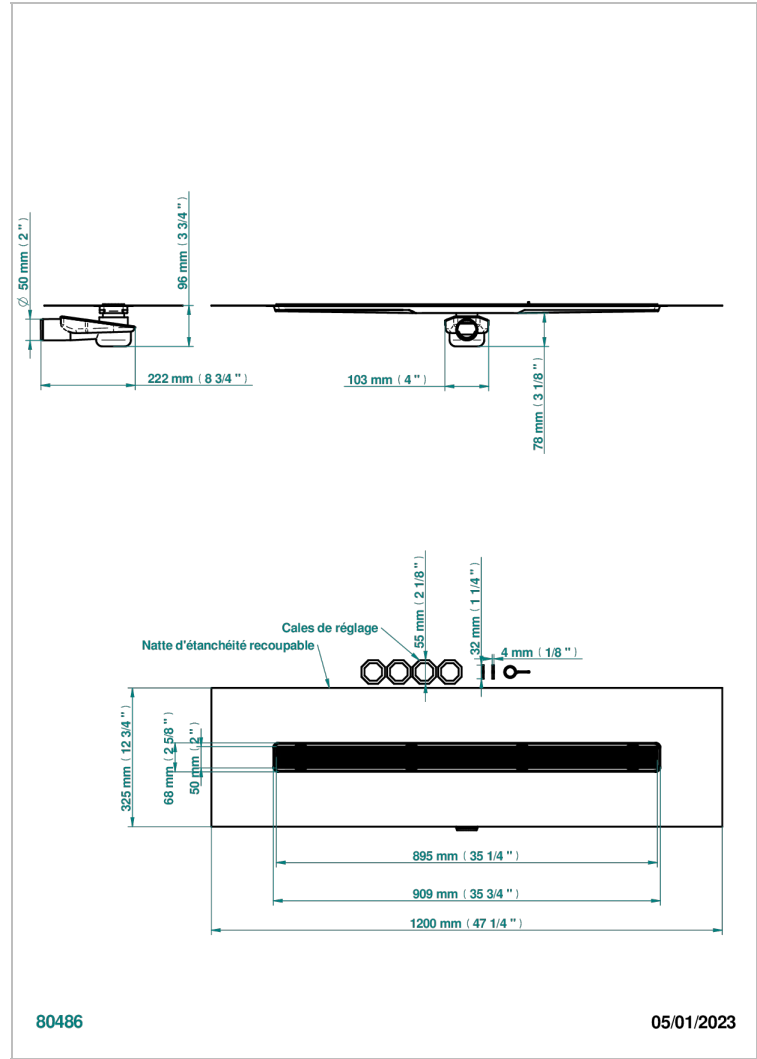

Linear Shower Drain, Length 900mm, Horizontal Outlet D50, with Integrated Waterproofing Membrane, Grid for tiling

CARACTERÍSTICAS

- Todo Estilo
- Linear Shower Drain, Length 900mm, Horizontal Outlet D50, with Integrated Waterproofing Membrane, Grid for tiling

ACABADOS DISPONIBLES

*** - A00