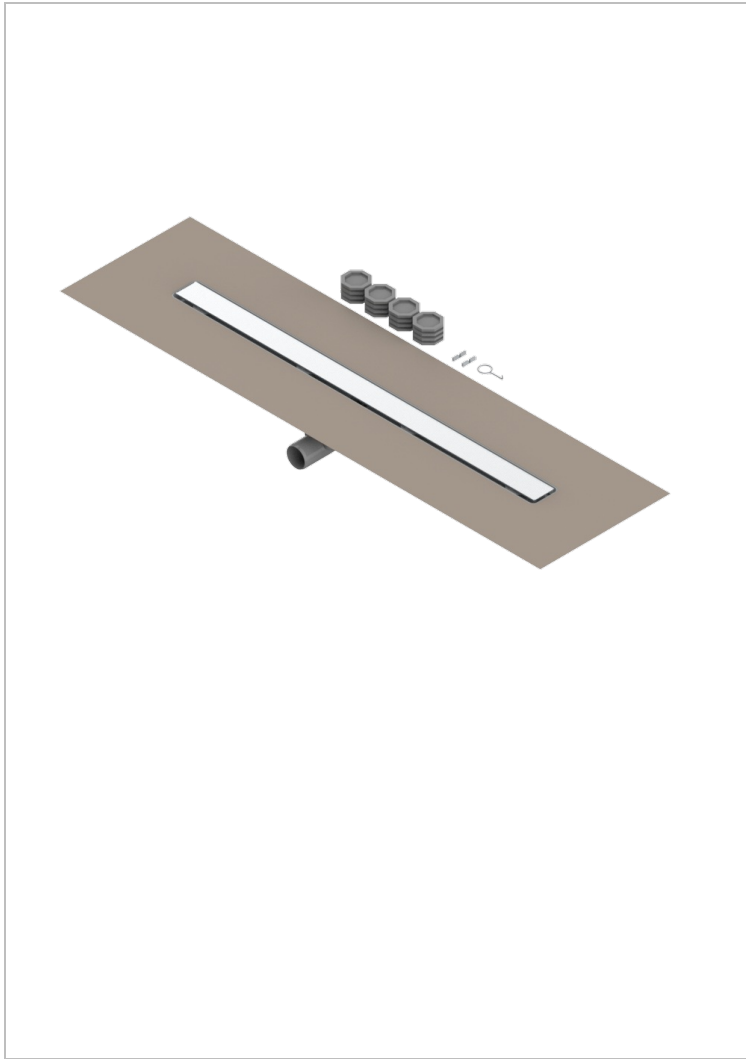

GENERAL ITEMS

G00-762S900B50

Linear Shower Drain, Length 900mm, Horizontal Outlet D50, with Integrated Waterproofing Membrane, Grid for tiling

80486

05/01/2023

CHARACTERISTIC

- General Items
- Linear Shower Drain, Length 900mm, Horizontal Outlet D50, with Integrated Waterproofing Membrane, Grid for tiling

AVAILABLE FINITIONS

*** - A00