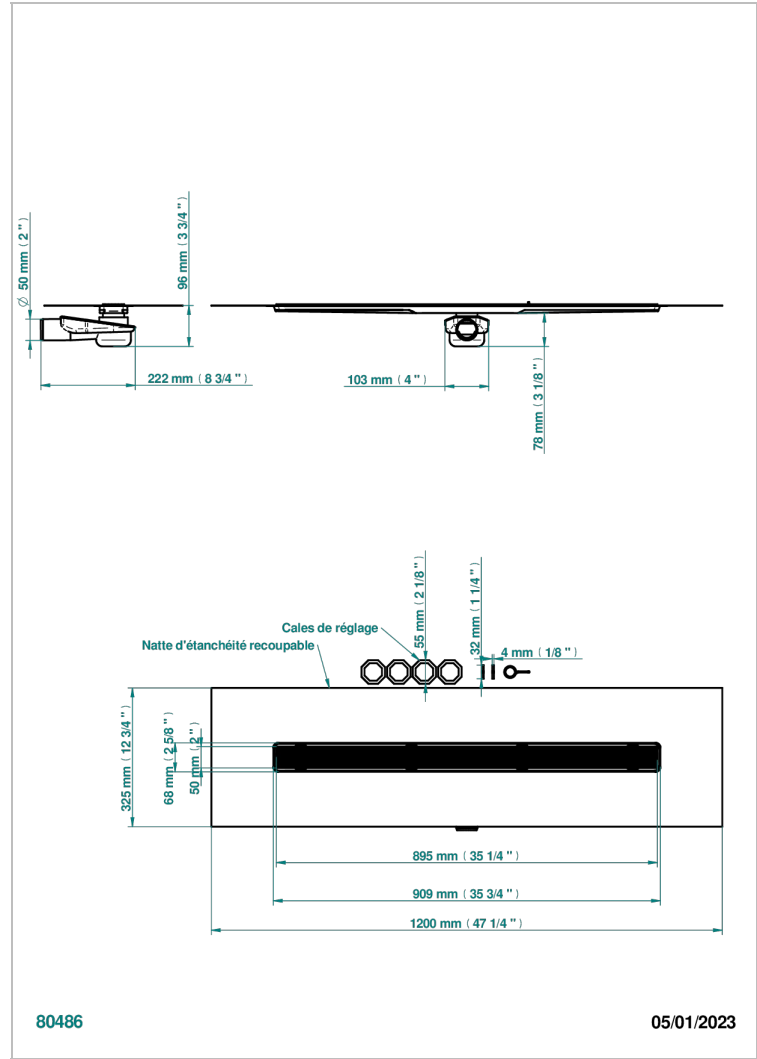

GENERAL ITEMS

G00-762S900B50

Linear Shower Drain, Length 900mm, Horizontal Outlet D50, with Integrated Waterproofing Membrane, Grid for tiling

80486

05/01/2023

CHARACTERISTIC

- General Items
- Linear Shower Drain, Length 900mm, Horizontal Outlet D50, with Integrated Waterproofing Membrane, Grid for tiling

AVAILABLE FINITIONS

*** - A00