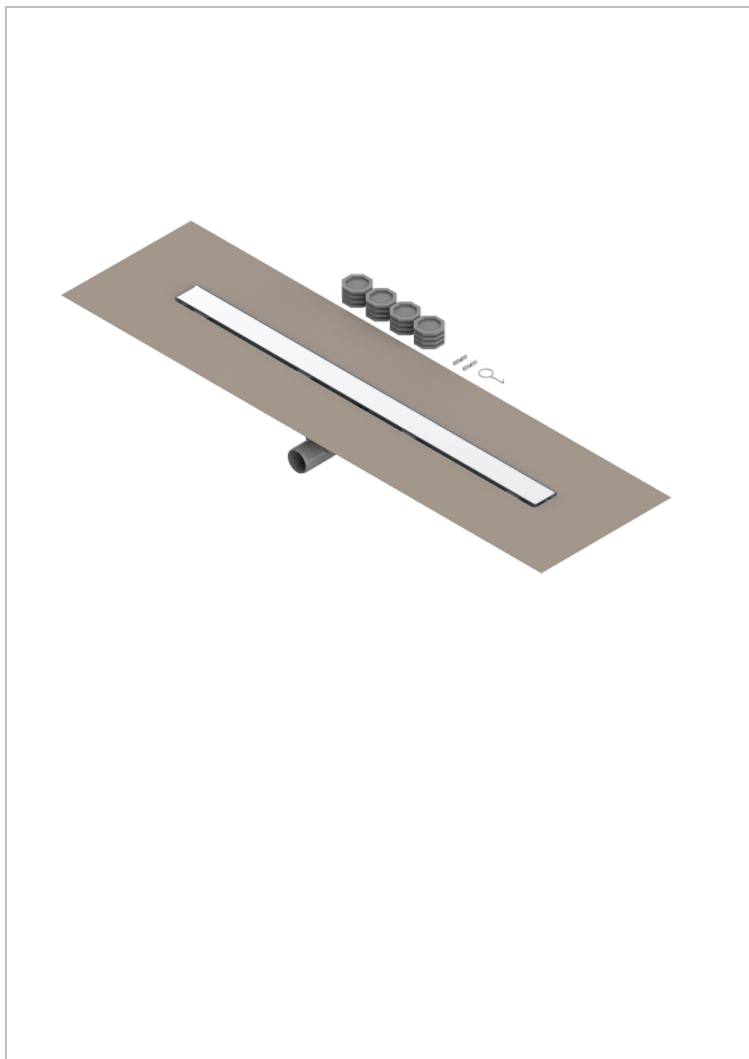

STANDARDARTIKEL

G00-762S900B50

THG[®]
PARIS

Linear Shower Drain, Length 900mm, Horizontal Outlet D50, with Integrated Waterproofing Membrane, Grid for tiling

EIGENSCHAFTEN

- Standardartikel
- Linear Shower Drain, Length 900mm, Horizontal Outlet D50, with Integrated Waterproofing Membrane, Grid for tiling

VERFÜGBARE OBERFLÄCHEN

*** - A00