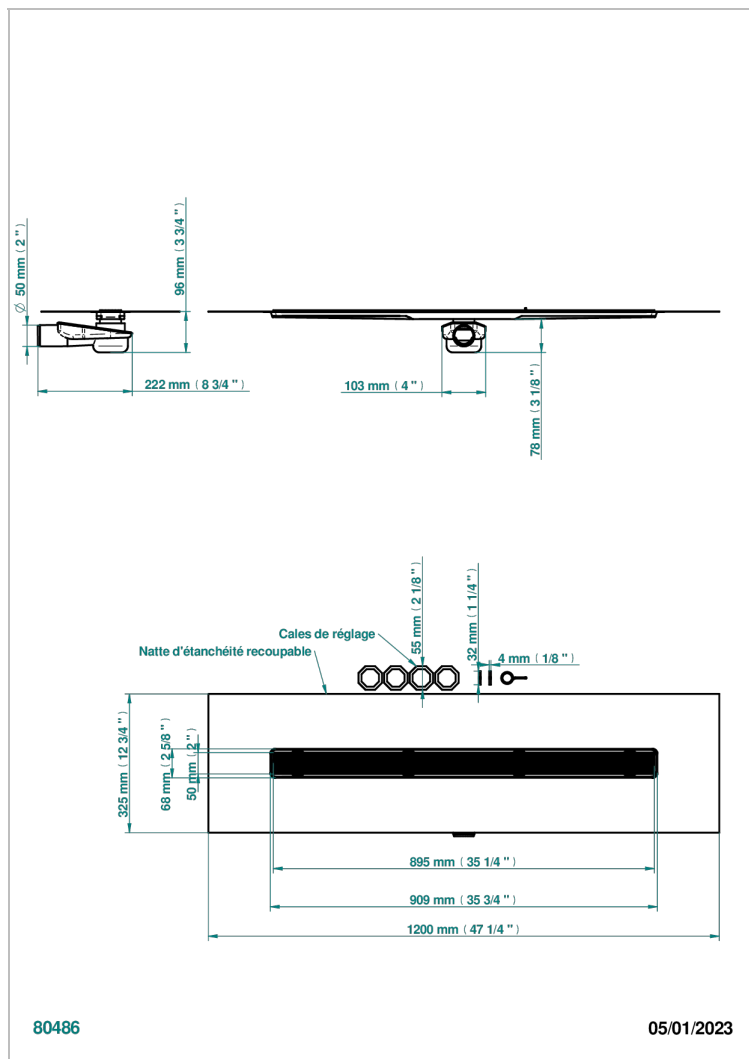

STANDARDARTIKEL

G00-762S900B50

THG[®]
PARIS

Linear Shower Drain, Length 900mm, Horizontal Outlet D50, with Integrated Waterproofing Membrane, Grid for tiling

EIGENSCHAFTEN

- Standardartikel
- Linear Shower Drain, Length 900mm, Horizontal Outlet D50, with Integrated Waterproofing Membrane, Grid for tiling

VERFÜGBARE OBERFLÄCHEN

*** - A00