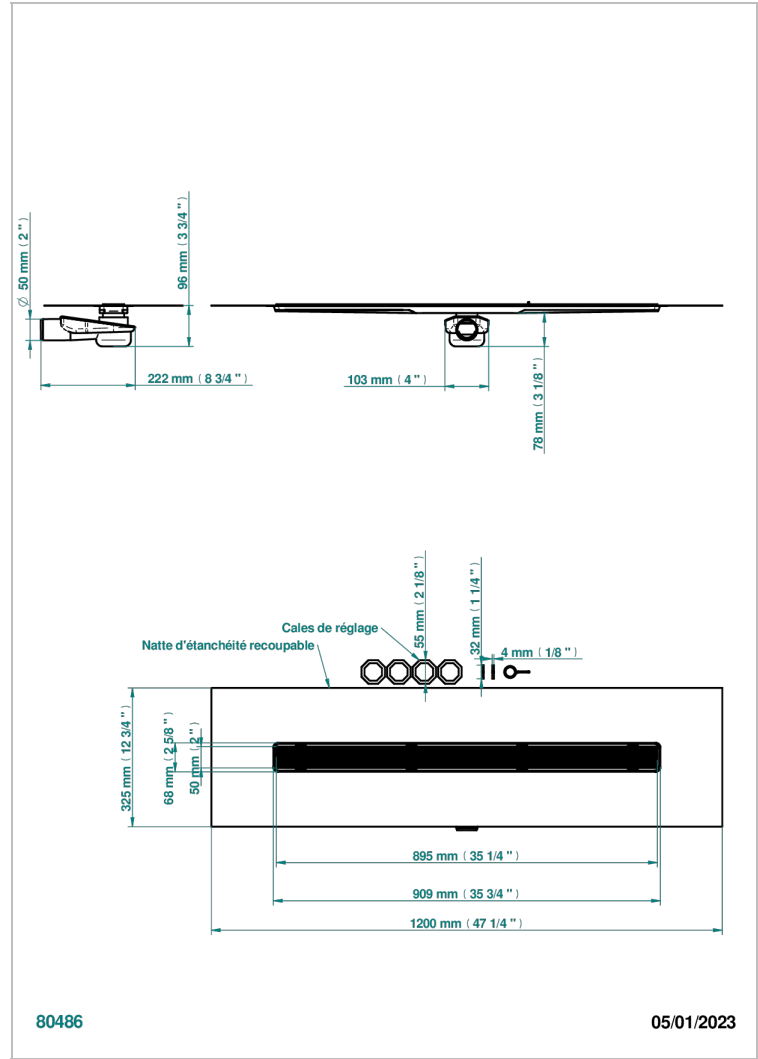

GENERAL ITEMS

G00-762S900B50

THG[®]
PARIS

Linear Shower Drain, Length 900mm, Horizontal Outlet D50, with Integrated Waterproofing Membrane, Grid for tiling

特色

- General Items
- Linear Shower Drain, Length 900mm, Horizontal Outlet D50, with Integrated Waterproofing Membrane, Grid for tiling

可选饰面

抛光铜 - A00