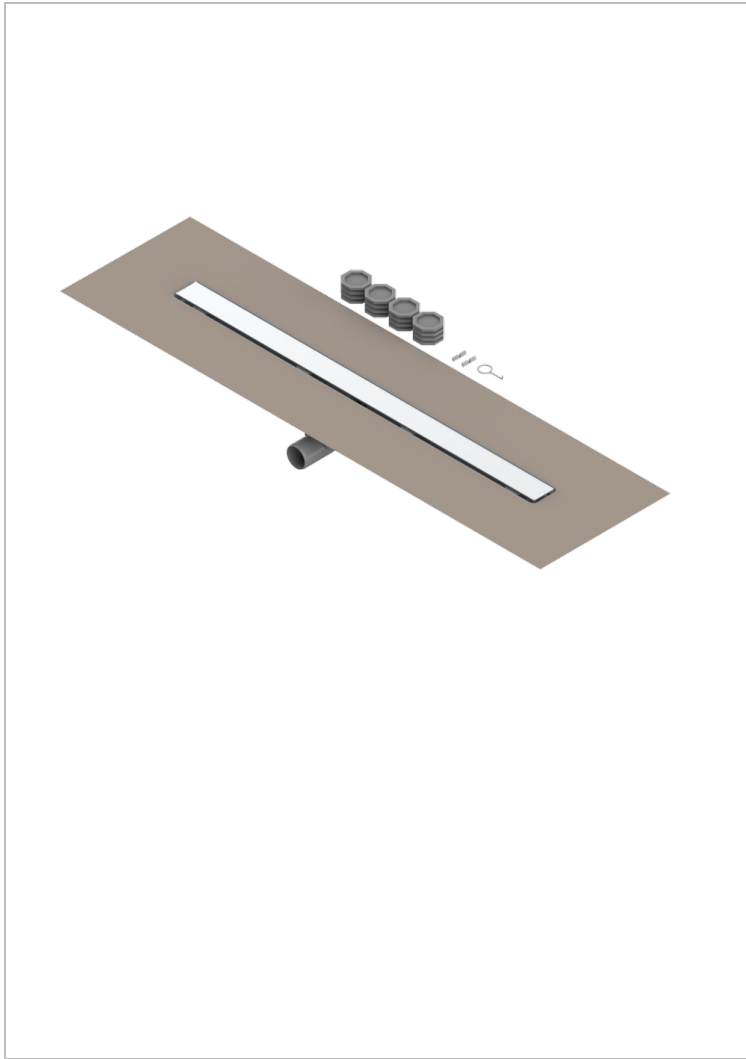

GENERAL ITEMS

G00-762S900B50

THG[®]
PARIS

Linear Shower Drain, Length 900mm, Horizontal Outlet D50, with Integrated Waterproofing Membrane, Grid for tiling

特色

- General Items
- Linear Shower Drain, Length 900mm, Horizontal Outlet D50, with Integrated Waterproofing Membrane, Grid for tiling

可选饰面

抛光铜 - A00