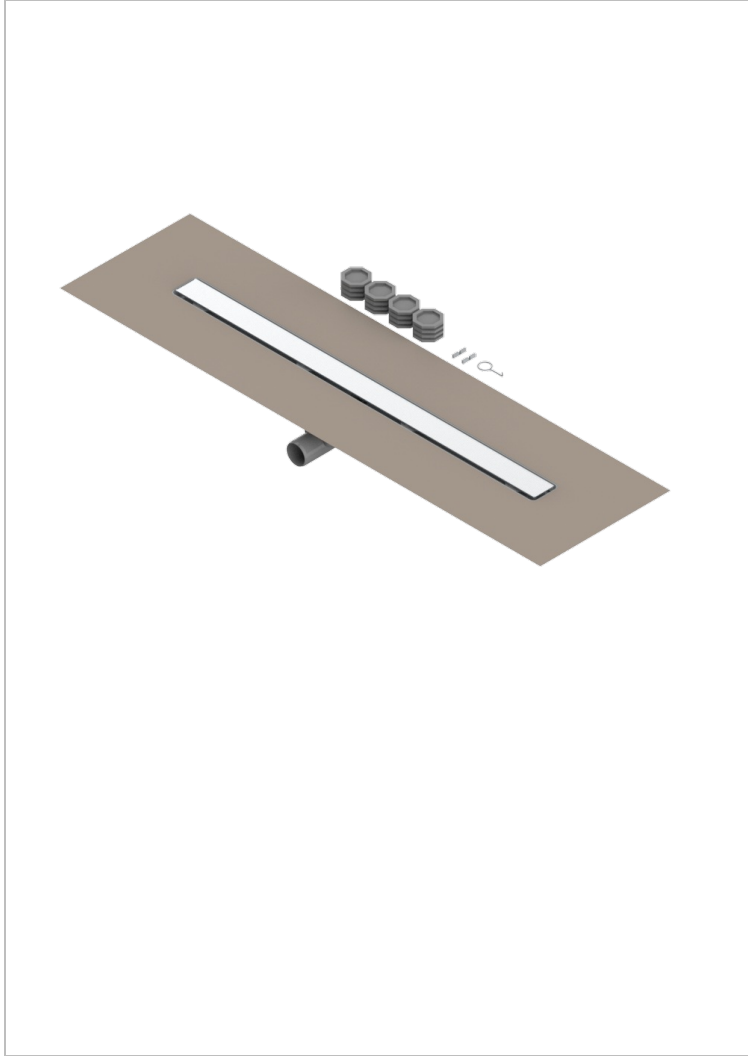

# PULL DOOR HANDLES

B8F-762S900B50

Linear Shower Drain, Length 900mm, Horizontal Outlet D50, with Integrated Waterproofing Membrane, Grid for tiling

## CHARACTERISTIC

- Pull door handles
- Linear Shower Drain, Length 900mm, Horizontal Outlet D50, with Integrated Waterproofing Membrane, Grid for tiling