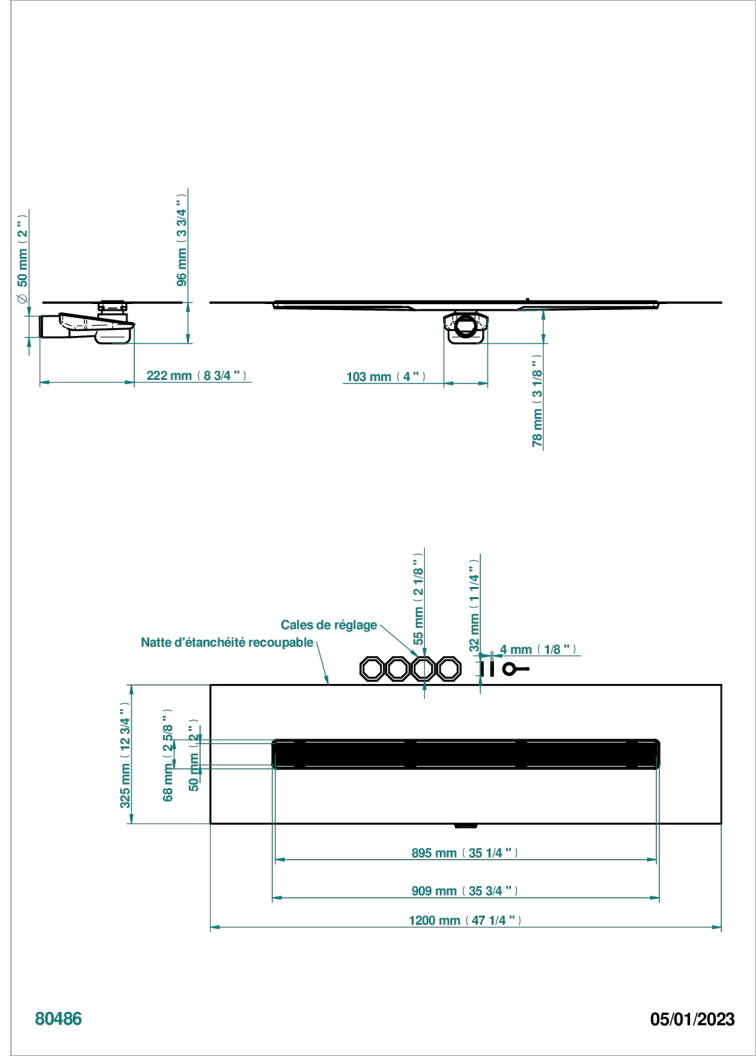

# PULL DOOR HANDLES

B8F-762S900B50

Linear Shower Drain, Length 900mm, Horizontal Outlet D50, with Integrated Waterproofing Membrane, Grid for tiling

## CHARACTERISTIC

- Pull door handles
- Linear Shower Drain, Length 900mm, Horizontal Outlet D50, with Integrated Waterproofing Membrane, Grid for tiling

## AVAILABLE FINITIONS

\*\*\* - A00