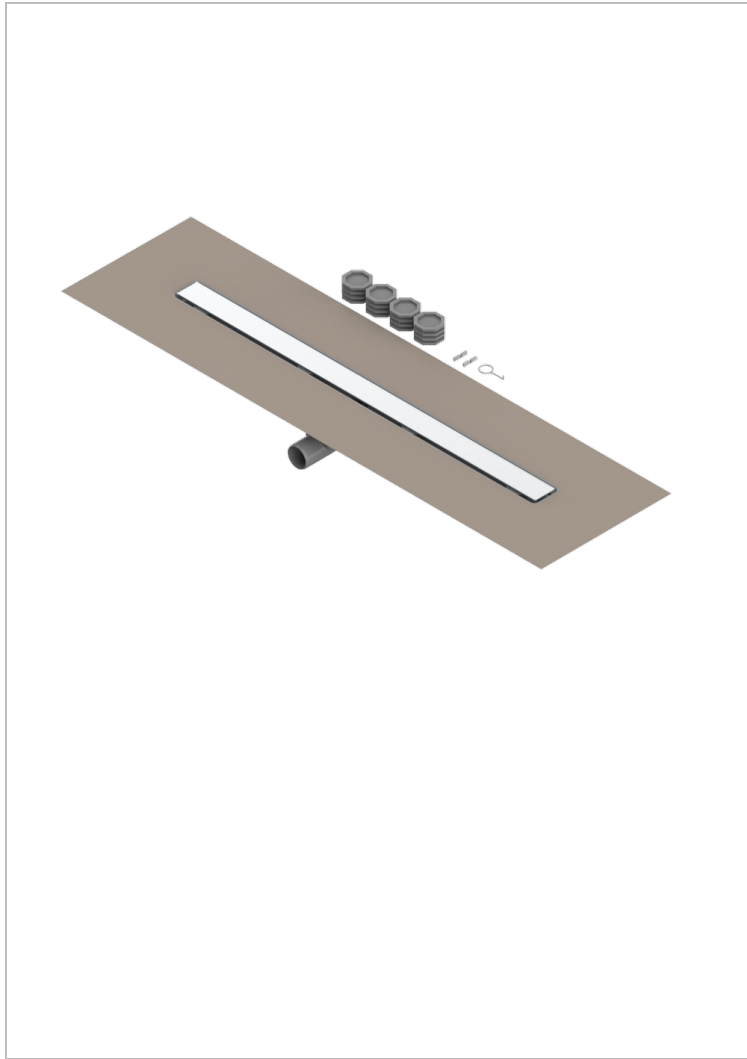

PULL DOOR HANDLES

B8F-762S900B50

Linear Shower Drain, Length 900mm, Horizontal Outlet D50, with Integrated Waterproofing Membrane, Grid for tiling

80486

05/01/2023

CHARACTERISTIC

- Pull door handles
- Linear Shower Drain, Length 900mm, Horizontal Outlet D50, with Integrated Waterproofing Membrane, Grid for tiling

AVAILABLE FINITIONS

*** - A00