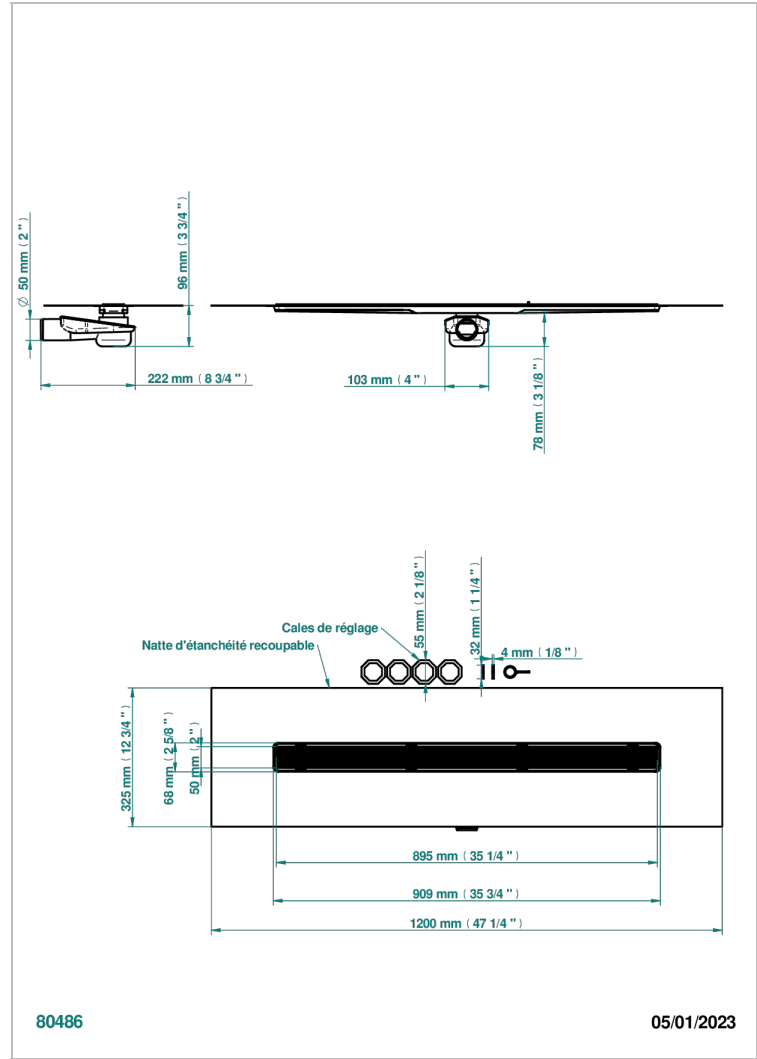

PULL DOOR HANDLES

B8F-762S900B50

Linear Shower Drain, Length 900mm, Horizontal Outlet D50, with Integrated Waterproofing Membrane, Grid for tiling

80486

05/01/2023

CHARACTERISTIC

- Pull door handles
- Linear Shower Drain, Length 900mm, Horizontal Outlet D50, with Integrated Waterproofing Membrane, Grid for tiling

AVAILABLE FINITIONS

*** - A00